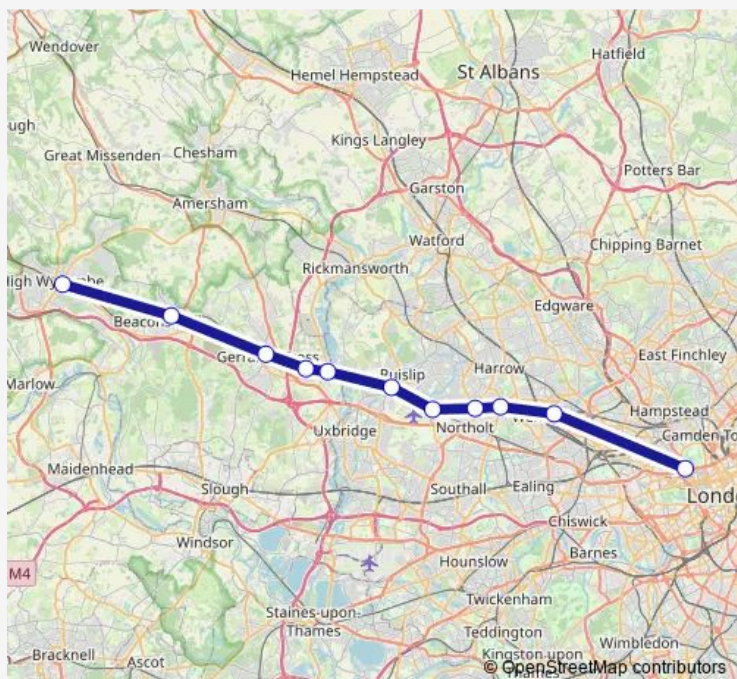

Saturday —

Sunday —

Route info

Direction: London Marylebone

Stops: 11

Trip Duration: 0 hour 58 min

■ Ch:Myb->Hwy — CH train service from MYB to Hwy

Direction

London Marylebone — High Wycombe

10 stops

[Open route schedule](#)

London Marylebone

Wembley Stadium

Northolt Park

South Ruislip

West Ruislip

Denham

Gerrards Cross

Seer Green

Beaconsfield

High Wycombe

Route schedule

London Marylebone — High Wycombe

Monday 18:24-20:17

Tuesday 18:24-20:17

Wednesday 18:24-20:17

Thursday 18:24-20:17

Friday 18:24-20:17

Saturday —

Sunday —

Route info

Direction: London Marylebone