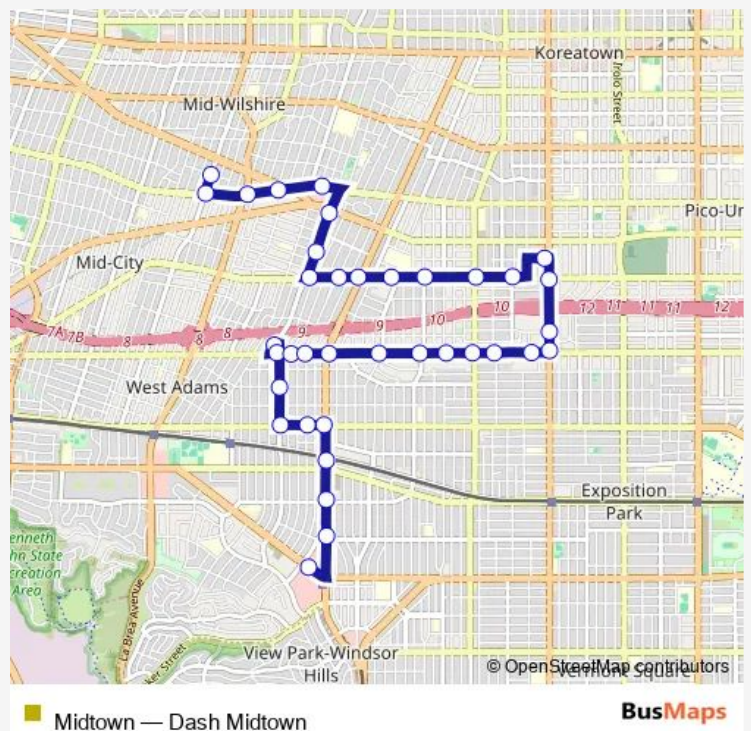

Washington & Crenshaw Blvd. (Southbound)

Washington & 10th Ave. (Southbound)

Washington & 6th Ave. (Southbound)

Washington & Arlington Ave. (Southbound)

Washington & Gramercy Pl. (Southbound)

18th & Western Ave. (Southbound)

Western & Washington Blvd. (Southbound)

Western & 24th St. (Southbound)

Western & Adams Blvd. (Southbound)

Adams & St. Andrews Pl. (Southbound)

Adams & Cimarron (westbound)

Adams & Arlington Ave. (Southbound)

Sunday 09:10-18:10

Route info

Direction: Redondo & Packard St. (Northbound)

Stops: 35

Trip Duration: 0 hour 38 min

Adams & 4th Ave. (Southbound)

Adams & 6th Ave. (Southbound)

Adams & 10th Ave. (Southbound)

Direction: Mlk Blvd & Magic Johnson Theater

Stops: 37

Trip Duration: 0 hour 40 min

Washington & Arlington Ave. (Northbound)

Washington & 6th Ave. (Northbound)

Washington & Norton Ave. (Northbound)

Washington & Crenshaw Blvd. (Northbound)