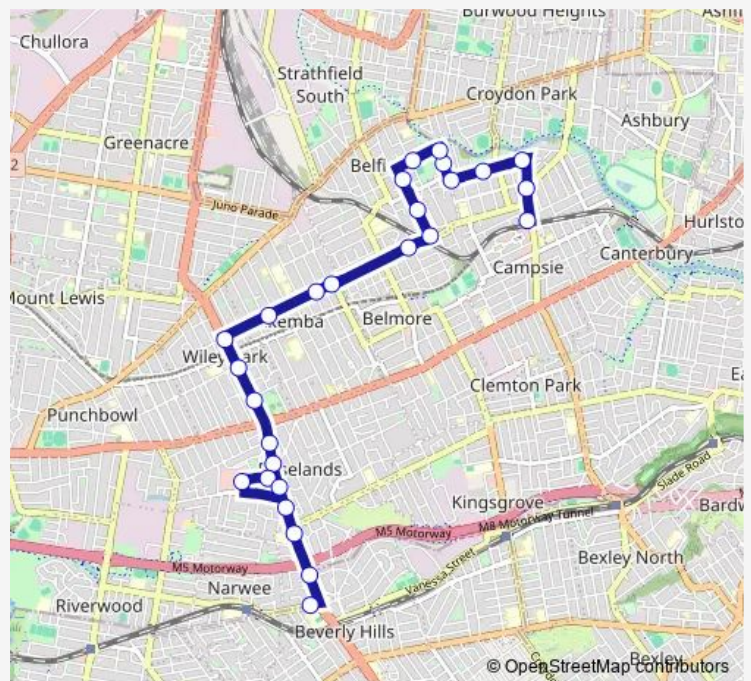

Baltimore St At Michael Av

Baltimore St At Albert St

Lakemba St At Cecilia St

Lakemba St At Moreton St

Lakemba St Opp St Therese's Primary School

Lakemba St At Bellevue Av

King Georges Rd At Lakemba St

King Georges Rd Before Mary St

King Georges Rd After Edge St

King Georges Rd Opp Payten Av

King Georges Rd Before Canarys Rd

Roselands Shopping Centre, Roseland Av, Stand C

Route schedule

Campsie Station, North Pde, Stand G — Beverly Hills Girls High School, Broadarrow Rd

Monday 07:49

Tuesday 07:49

Wednesday 07:49

Thursday 07:49

Friday 07:49

Saturday —

Sunday —

Route info

Direction: Campsie Station, North Pde, Stand G

Stops: 27

Trip Duration: 0 hour 35 min

S120 — Campsie to Beverly Hills Girls Hs

Roseland Av Before King Georges Rd

King Georges Rd At Berring Av

King Georges Rd Opp Hilton Av