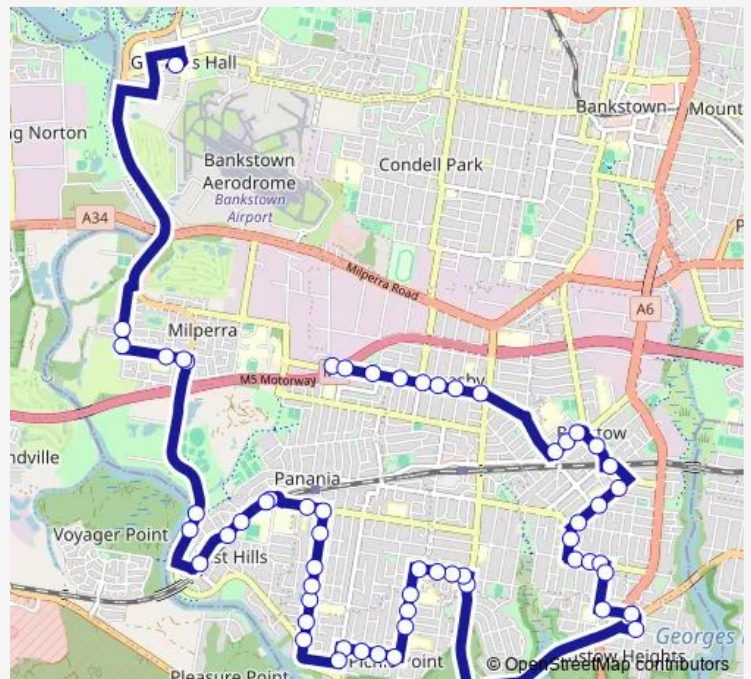

School Bus S120 Beaconsfield St after Marigold St, Revesby to Georges River Grammar

[Go to website](#)

Direction

Beaconsfield St After Marigold St — Haig Av After Georges Cres

58 stops

[Open route schedule](#)

Route schedule

Beaconsfield St After Marigold St — Haig Av After Georges Cres

Monday	07:13
Tuesday	07:13
Wednesday	07:13
Thursday	07:13
Friday	07:13
Saturday	—
Sunday	—

Route info

Direction: Beaconsfield St After Marigold St

Stops: 58

Trip Duration: 0 hour 59 min

S120 — Beaconsfield St after Marigold St, Revesby to Georges River Grammar

Chamberlain Rd Opp St Therese Primary School

Clancy St After Chamberlain Rd

Clancy St Before Dilke Rd

Dilke Rd At Villiers Rd

De La Salle College, The River Rd

De La Salle College, Ferndale Rd

Ferndale Rd At Clive St

Ferndale Rd At Kinross Pl

Ferndale Rd After Kinross Pl

Picnic Point Public School, Kennedy St