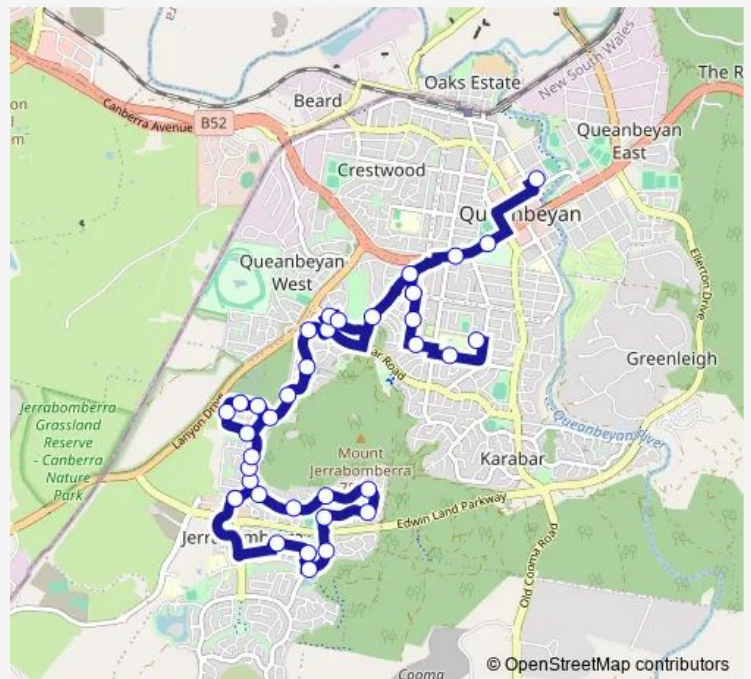

School Bus S120 Queanbeyan to Emmaus Christian College

[Go to website](#)

Direction

Queanbeyan Interchange, Stand 3 — Queanbeyan South Public School, School Grounds

36 stops

[Open route schedule](#)

- Queanbeyan Interchange, Stand 3
- Queanbeyan Showground, Farrer Pl
- Canberra Av Before Donald Rd
- Limestone Dr Opp Jerrabomberra Village Shopping Centre
- Halloran Dr Opp Terrara Cl
- Halloran Dr At Euroka Pl
- Halloran Dr Before Minda Pl
- Halloran Dr At Elaroo Pl
- Halloran Dr Before Pannamena Cres
- Numeralia Dr After Halloran Dr
- Stringybark Dr At Ironbark Cct
- Stringybark Dr At Tea Tree Cl
- 38 Gabriel Av
- Gabriel Av Opp Poplar Cres
- Limestone Dr Opp Jerrabomberra Village Shopping Centre
- Halloran Dr At Dixon Pl
- Halloran Dr Before Breen Pl
- Halloran Dr At Esmond Av
- Halloran Dr Opp Carolyn Jackson Dr
- Kinlyside Av Opp 36
- Kinlyside Av Opp Darmody Pl

Route schedule

Queanbeyan Interchange, Stand 3 — Queanbeyan South Public School, School Grounds

Monday	08:00
Tuesday	08:00
Wednesday	08:00
Thursday	08:00
Friday	08:00
Saturday	—
Sunday	—

Route info

Direction: Queanbeyan Interchange, Stand 3

Stops: 36

Trip Duration: 0 hour 43 min

S120 — Queanbeyan to Emmaus Christian College

Kinlyside Av Opp Nugent Cl

Carolyn Jackson Dr After Kinlyside Av

Carolyn Jackson Dr Opp Guise Pl

Morella Av Opp Glenora Ct

Morella Av Before Elouera Ct

North Tce At Southbar Rd

Wilson St Before Crest Park Pde

Crest Park Pde Opp Weir Pl

Tharwa Rd Before Brereton St

Tharwa Rd Before Gilmore Pl

Fergus Rd At Callum St

Ingleside Rd Opp Greenbank Av