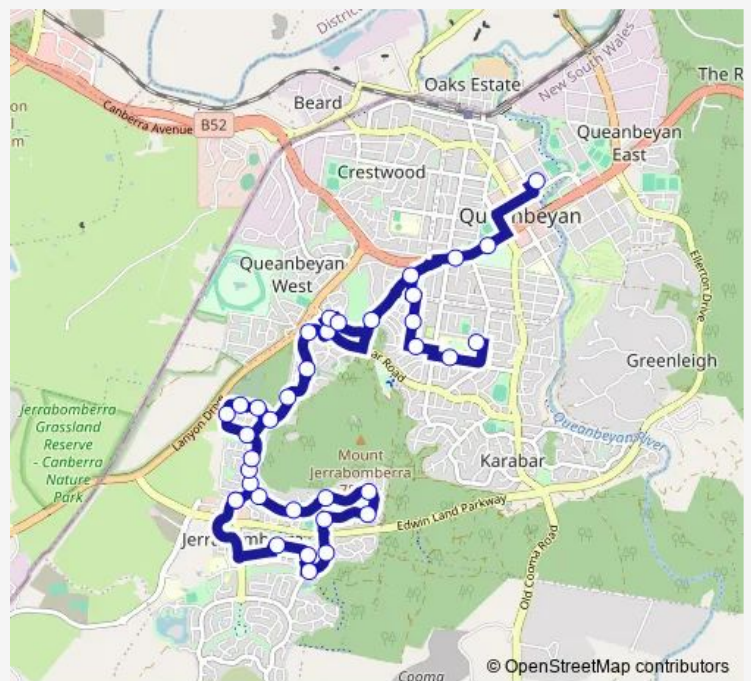

School Bus S120 Queanbeyan to Emmaus Christian College

[Go to website](#)

Direction

Queanbeyan Interchange, Stand 3 — Queanbeyan South Public School, School Grounds

36 stops

[Open route schedule](#)

- Queanbeyan Interchange, Stand 3
- Queanbeyan Showground, Farrer Pl
- Canberra Av Before Donald Rd
- Limestone Dr Opp Jerrabomberra Village Shopping Centre
- Halloran Dr Opp Terrara Cl
- Halloran Dr At Euroka Pl
- Halloran Dr Before Minda Pl
- Halloran Dr At Elaroo Pl
- Halloran Dr Before Pannamena Cres
- Numeralia Dr After Halloran Dr
- Stringybark Dr At Ironbark Cct
- Stringybark Dr At Tea Tree Cl
- 38 Gabriel Av
- Gabriel Av Opp Poplar Cres
- Limestone Dr Opp Jerrabomberra Village Shopping Centre
- Halloran Dr At Dixon Pl
- Halloran Dr Before Breen Pl
- Halloran Dr At Esmond Av
- Halloran Dr Opp Carolyn Jackson Dr
- Kinlyside Av Opp 36
- Kinlyside Av Opp Darmody Pl

Route schedule

Queanbeyan Interchange, Stand 3 — Queanbeyan South Public School, School Grounds

Monday	08:00
Tuesday	08:00
Wednesday	08:00
Thursday	08:00
Friday	08:00
Saturday	—
Sunday	—

Route info

Direction: Queanbeyan Interchange, Stand 3

Stops: 36

Trip Duration: 0 hour 43 min

S120 — Queanbeyan to Emmaus Christian College

Kinlyside Av Opp Nugent Cl

Carolyn Jackson Dr After Kinlyside Av

Carolyn Jackson Dr Opp Guise Pl

Morella Av Opp Glenora Ct

Morella Av Before Elouera Ct

North Tce At Southbar Rd

Wilson St Before Crest Park Pde

Crest Park Pde Opp Weir Pl

Tharwa Rd Before Brereton St

Tharwa Rd Before Gilmore Pl

Fergus Rd At Callum St

Ingleside Rd Opp Greenbank Av