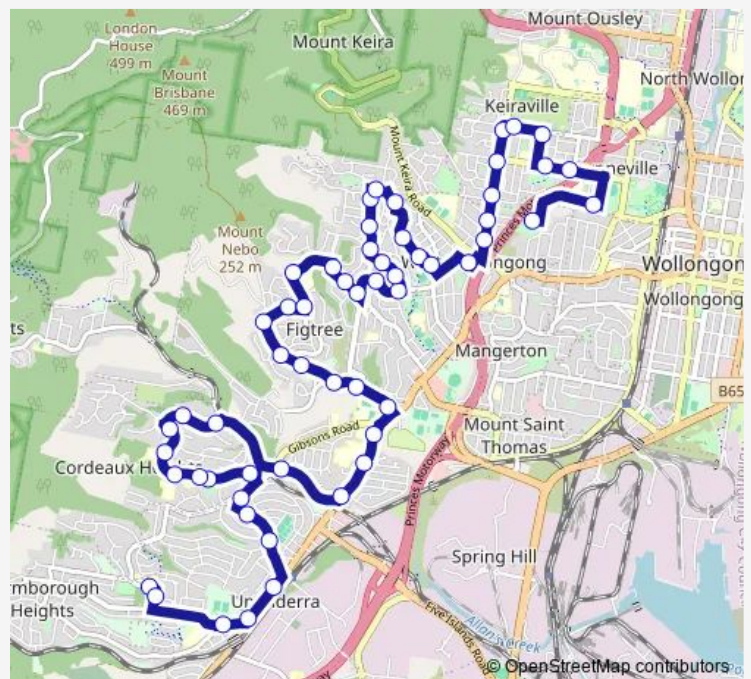

Route schedule

Cedars Christian College, Waples Rd — Reserve St Opp England St

Monday	15:30
Tuesday	15:30
Wednesday	15:30
Thursday	15:30
Friday	15:30
Saturday	—
Sunday	—

Route info

Direction: Cedars Christian College, Waples Rd

Stops: 56

Trip Duration: 0 hour 50 min

S120 — Gilmore St at Reserve St to Illawarra Christian School via Unanderra **BusMaps**

O'Briens Rd After Princes Hwy

Figtree High School, O'Briens Rd

O'Briens Rd Before George Fuller Dr

Acacia Av After Vickery St

Reserve St Opp England St

## Route info

Direction: Gilmore St At Reserve St

Stops: 60

Trip Duration: 0 hour 53 min

Uralba St Opp Walang Av

Uralba St Before Zelang Av

Bellevue Road Opp Uralba St

Bellevue Rd Opp Cypress Av