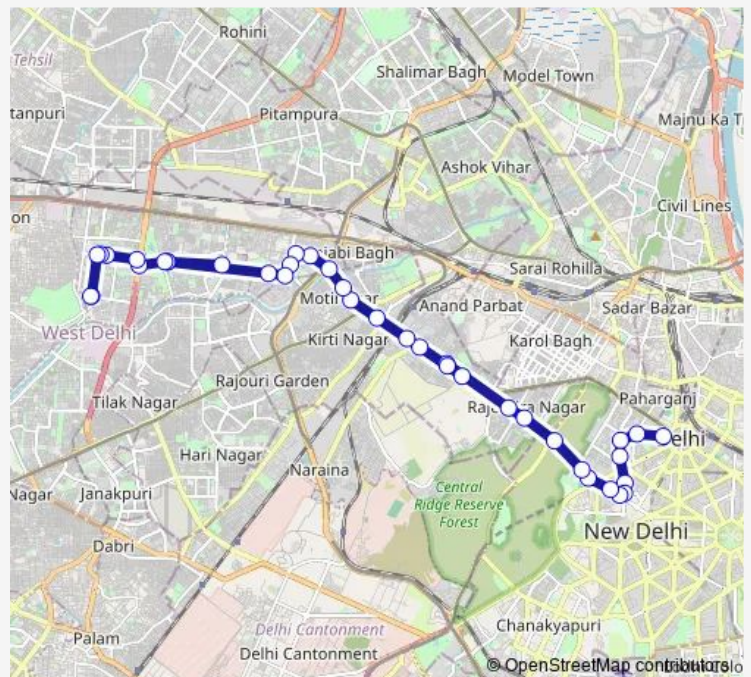

Thursday 06:10-23:55

Friday 06:10-23:55

Saturday 06:10-23:55

Sunday 06:10-23:55

Route info

Direction: Shivaji Stadium Terminal

Stops: 38

Trip Duration: 1 hour 24 min