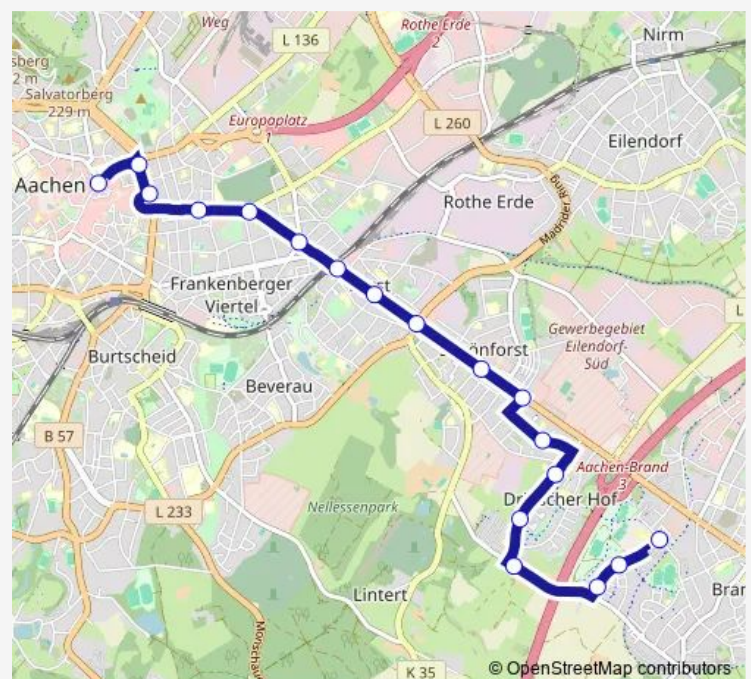

### Direction

Aachen, Bushof — Aachen, Brand Schulzentrum

18 stops

[Open route schedule](#)

Aachen, Bushof

Aachen, Hansemannplatz

Aachen, Kaiserplatz

Aachen, Scheibenstraße

### Route schedule

Aachen, Bushof — Aachen, Brand Schulzentrum

Monday

—

Tuesday

—

Wednesday

—

Thursday

—

Friday

—

Saturday

—

Sunday

10:43-17:43

### Route info

Direction: Aachen, Bushof

Stops: 18

Trip Duration: 0 hour 24 min

45e — zusätzliche Einsatzwagen an Schultagen

45e Local Bus Service time schedules and route maps are available in an offline PDF at [busmaps.com](https://busmaps.com). Use the [busmaps.com](https://busmaps.com) website to see live bus times, train schedule or subway schedule, and step-by-step directions for all public transit in Aachen