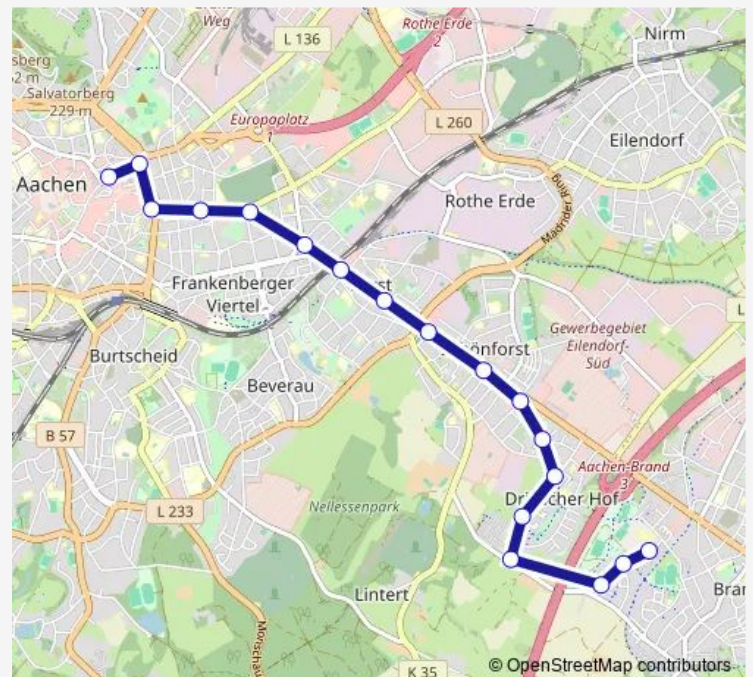

Bus 45E zusätzliche Einsatzwagen an Schultagen

[Go to website](#)

Direction

Aachen, Bushof — Aachen, Brand Schulzentrum

18 stops

[Open route schedule](#)

Aachen, Bushof

Aachen, Hansemannplatz

Aachen, Kaiserplatz

Aachen, Scheibenstraße

Aachen, Josefskirche (Justizzentrum)

Aachen, Elsassstraße

Aachen, Bahnhof Rothe Erde (Bus)

Aachen, Zeppelinstraße

Aachen, Adenauerallee

Aachen, Schönforst

Aachen, Trierer Platz

Aachen, Tilsiter Straße

Aachen, Danziger Straße

Aachen, Glatzer Straße

Aachen, Gut Grauenhof

Aachen, Brander Feld

Aachen, Brand Schagenstraße

Aachen, Brand Schulzentrum

Route schedule

Aachen, Bushof — Aachen, Brand Schulzentrum

Monday —

Tuesday —

Wednesday —

Thursday —

Friday —

Saturday —

Sunday 10:43-17:43

Route info

Direction: Aachen, Bushof

Stops: 18

Trip Duration: 0 hour 24 min

45E — zusätzliche Einsatzwagen an Schultagen