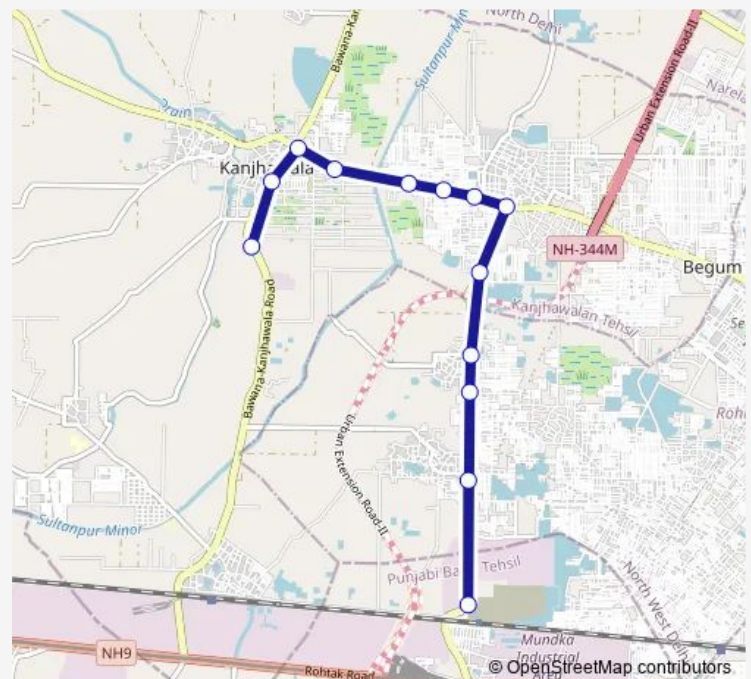

Mubarak Pur Crossing

Mundka Railway Station

Rani Khera Village

Route schedule

Kanjhawala Depot (Narela Road) — Rani Khera Village

Monday 05:44

Tuesday 05:44

Wednesday 05:44

Thursday 05:44

Friday 05:44

Saturday 05:44

Sunday 05:44

Route info

Direction: Kanjhawala Depot (Narela Road)

Stops: 13

Trip Duration: 0 hour 38 min

■ 921stlup

BusMaps

921stlup Bus time schedules and route maps are available in an offline PDF at busmaps.com. Use the busmaps.com website to see live bus times, train schedule or subway schedule, and step-by-step directions for all public transit in Kanjhawala