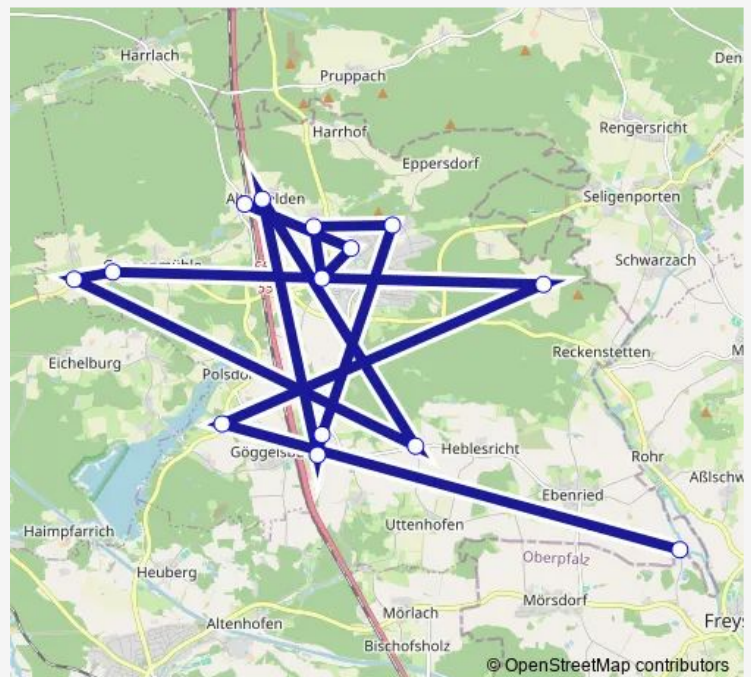

Wagnersmühle

Eisbühl

Abzw. Grashof Rothsee

Realsmühle

Route schedule

Allersberg/Rothsee Bf — Realsmühle

Monday 07:00-21:25

Tuesday 07:00-21:25

Wednesday 07:00-21:25

Thursday 07:00-21:25

Friday 07:00-23:55

Saturday 07:25-23:55

Sunday 06:25-21:25

Route info

Direction: Allersberg/Rothsee Bf

Stops: 14

Trip Duration: 0 hour 30 min

597.1

Direction

Realsmühle — Allersberg/Rothsee Bf

14 stops

[Open route schedule](#)

Realsmühle

Eisbühl

Wednesday 04:30-20:50

Thursday 04:30-20:50

Friday 04:30-21:55

Saturday 06:00-20:00

Sunday 08:00-20:00

Route info

Direction: Realsmühle

Stops: 14