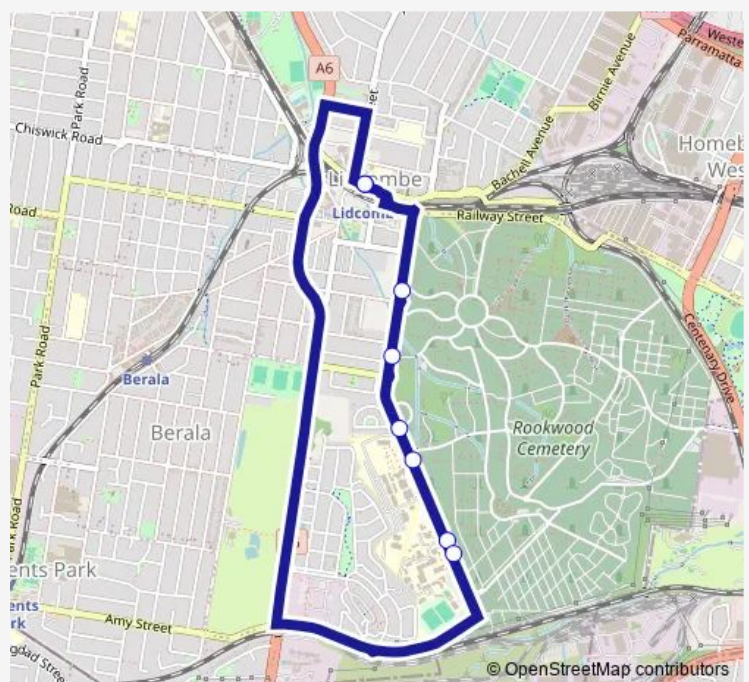

[Open route schedule](#)

University Of Sydney Cumberland Campus, East St, Gate 2

University Of Sydney Cumberland Campus, East St, Gate 1

Tafe NSW Lidcombe College, East St

East St At Norman May Dr

Lidcombe Station, Church St, Stand B

University Of Sydney Cumberland Campus, East St, Gate 2

Route schedule

University Of Sydney Cumberland Campus, East St, Gate 2 — University Of Sydney Cumberland Campus, East St, Gate 2

Monday 14:05-17:05

Tuesday 14:05-17:05

Wednesday 14:05-17:05

Thursday 15:05-17:05

Friday —

Saturday —

Sunday —

Route info

Direction: University Of Sydney Cumberland Campus, East St, Gate 2

Stops: 6

Trip Duration: 0 hour 13 min

Direction

Lidcombe Station, Church St, Stand A — Lidcombe Station, Church St, Stand A

8 stops

[Open route schedule](#)

Lidcombe Station, Church St, Stand A

Rookwood Cemetery, East St