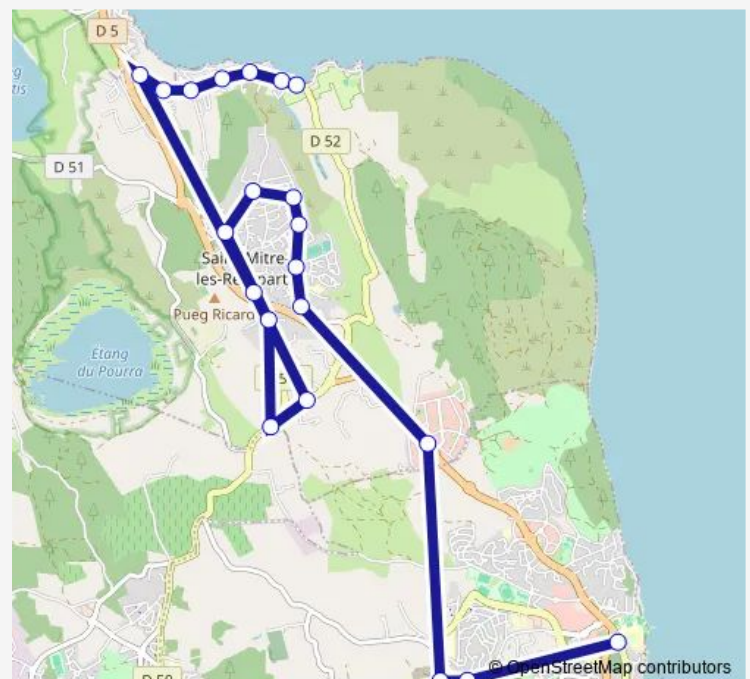

Thursday —

Friday —

Saturday —

Sunday —

Route info

Direction: Lycée Jean Lurçat

Stops: 21

Trip Duration: 0 hour 42 min

915 — Martigues - St Mitre Massane Plage

BusMaps

Direction

Lycée Jean Lurçat — Massane Plage

20 stops

[Open route schedule](#)

Lycée Jean Lurçat

Lycée Paul Langevin

Sunday

—

Route info

Direction: Lycée Jean Lurçat

Stops: 20

Trip Duration: 0 hour 40 min

Direction

Lycée Paul Langevin — Massane Plage