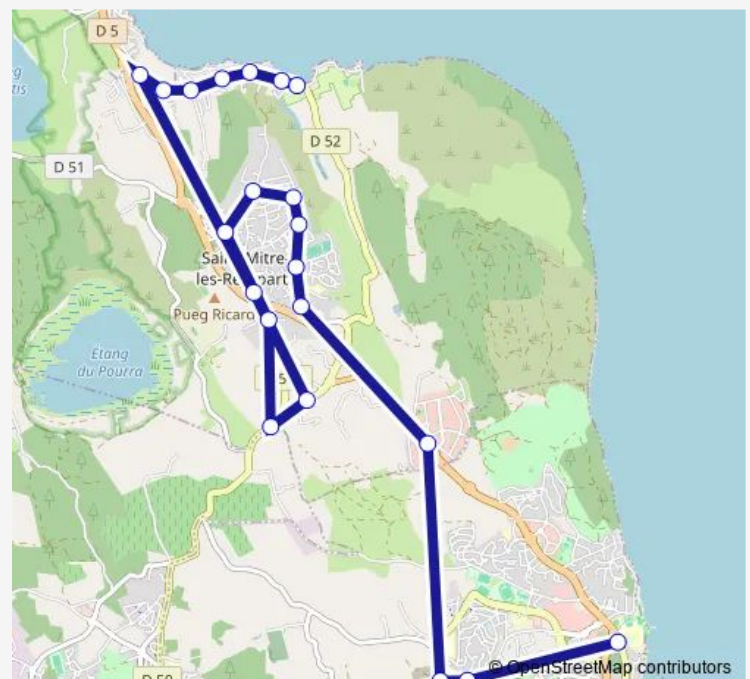

Thursday 17:05-18:00

Friday 17:05-18:00

Saturday —

Sunday —

Route info

Direction: Lycée Paul Langevin

Stops: 21

Trip Duration: 0 hour 36 min

915 — Martigues - St Mitre Massane Plage

BusMaps

Direction

Lycée Jean Lurçat — Massane Plage

21 stops

[Open route schedule](#)

Lycée Jean Lurçat

Lycée Brise Lames

—

Sunday

—

Route info

Direction: Lycée Jean Lurçat

Stops: 21

Trip Duration: 0 hour 42 min

Direction