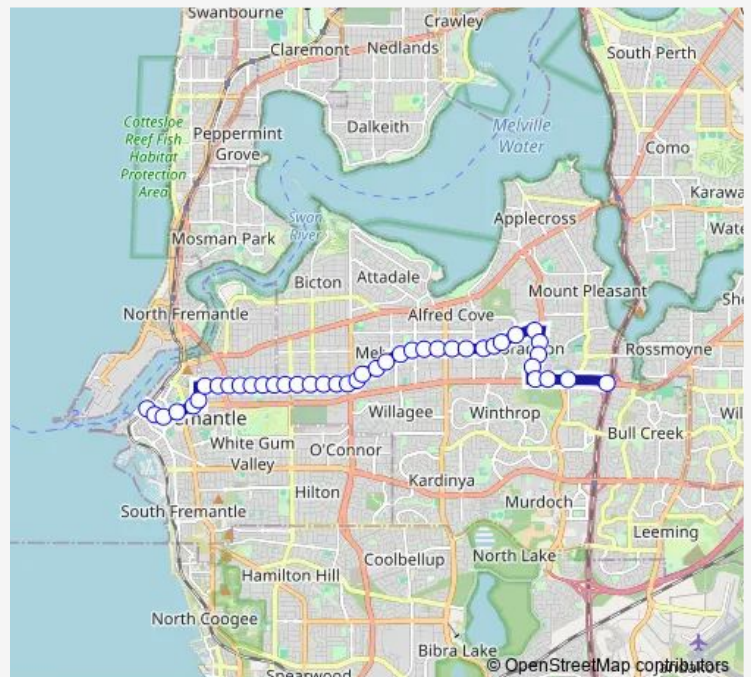

Marmion St Before Hornsby St

### Route schedule

Fremantle Stn Stand 13 — Potts St Melville Shs S3

Monday	08:04
Tuesday	08:04
Wednesday	08:04
Thursday	08:04
Friday	08:04
Saturday	—
Sunday	—

### Route info

Direction: Fremantle Stn Stand 13

Stops: 24

Trip Duration: 0 hour 23 min

Marmion St After Redwood Cr

Marmion St After Thorn St

Potts St Melville Shs S3

**Direction**

Marmion St After Evershed St

Marmion St Before Marr St

Marmion St Before Aldous Pl

Marmion St Before Marcus Av

Marmion St Melville Aquatic Centre

Marmion St Before Davy St

Booragoon Bus Stn Stand A2

Riseley St After Marmion St