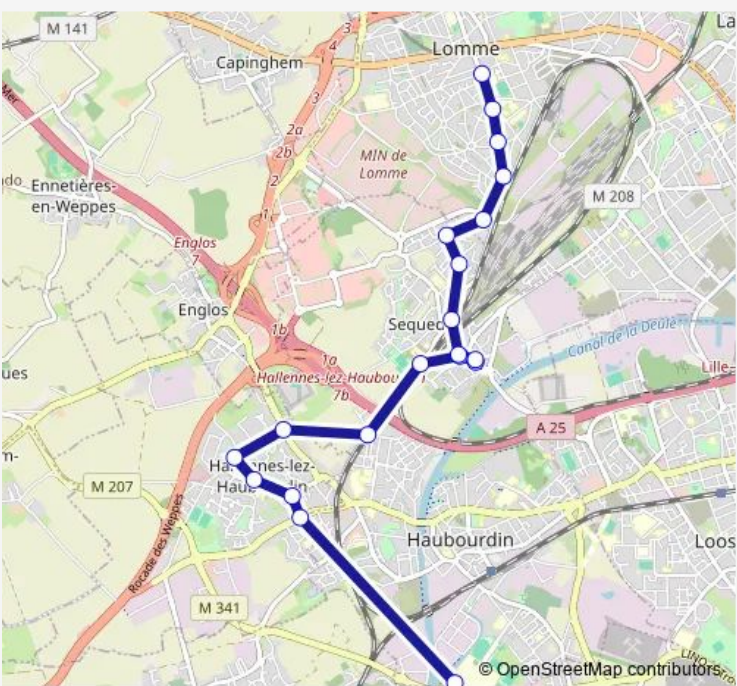

Bus 915 Lomme Delivrance - Beaupre

[Go to website](#)

Direction
 Delivrance — Beaupre Canteraine
 20 stops
[Open route schedule](#)

- Delivrance
- A. Thoor
- Trocmet
- La Phalecque
- Rue Du Hem
- Archelois
- Vert Touquet
- Sequedin Eglise
- Sequedin Centre
- Sequedin Centre
- Sequedin Eglise
- Rue Du Pont
- Rue Dr Calmette
- La Bascule
- Maison D'Arret
- St Vaast
- Hallennes Mairie
- Les Riez
- La Pepiniere
- Beaupre Canteraine

Route schedule
 Delivrance — Beaupre Canteraine

Monday	07:41
Tuesday	07:41
Wednesday	07:41
Thursday	07:41
Friday	07:41
Saturday	—
Sunday	—

Route info
 Direction: Delivrance
 Stops: 20
 Trip Duration: 0 hour 33 min

915 — Lomme Delivrance - Beaupre **BusMaps**

Direction

Beaupre Canteraine — Delivrance

19 stops

[Open route schedule](#)

Beaupre Canteraine

La Pepiniere

Les Riez

Sunday —

Route info

Direction: Beaupre Canteraine

Stops: 19

Trip Duration: 0 hour 27 min

915 Bus time schedules and route maps are available in an offline PDF at busmaps.com. Use the busmaps.com website to see live bus times, train schedule or subway schedule, and step-by-step directions for all public transit in Lille