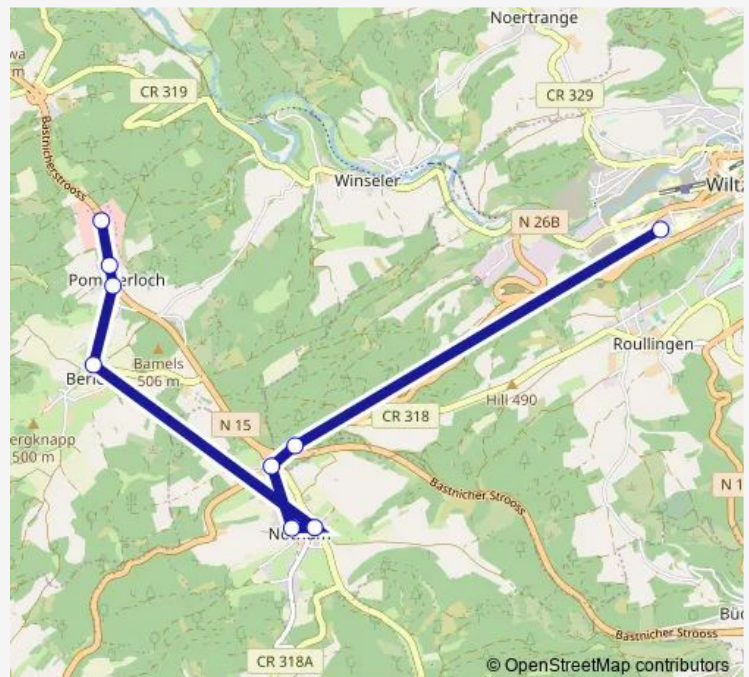

Wiltz, Lycée du Nord — Pommerloch, Knauf

Monday 16:10

Tuesday 12:08

Wednesday 16:10

Thursday 12:08

Friday 16:10

Saturday —

Sunday —

Route info

Direction: Wiltz, Lycée du Nord

Stops: 9

Trip Duration: 0 hour 13 min

■ P05

Direction

Doncols, Beim Schnegder — Wiltz, Lycée du Nord

12 stops

Stops: 12

Trip Duration: 0 hour 18 min

Direction

Wiltz, Lycée du Nord — Rambrouch, Gare (quai 2)

20 stops

[Open route schedule](#)

Wiltz, Lycée du Nord

Wiltz, Schumann

Monday 06:52

Tuesday 06:52

Wednesday 06:52

Thursday 06:52

Friday 06:52

Saturday —

Sunday —

Route info