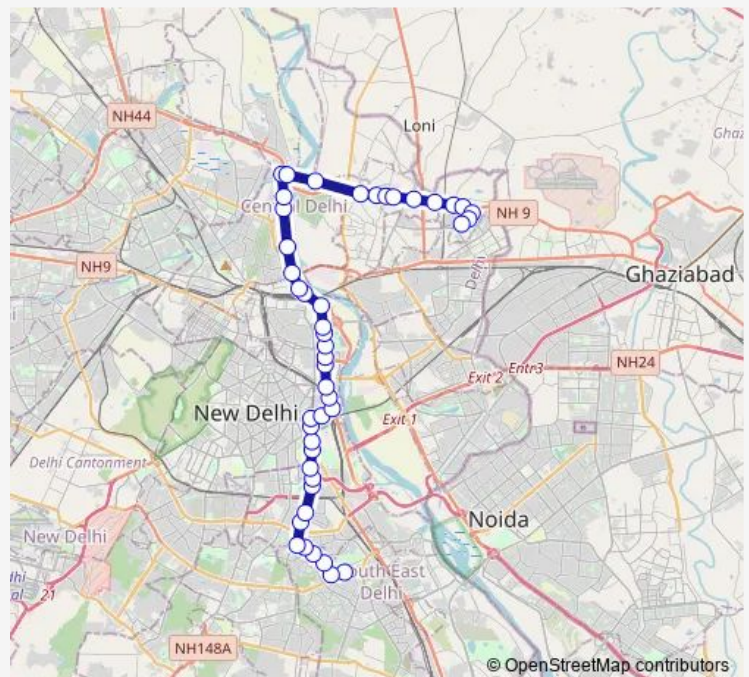

IP Power House (ITO Ring Road)

IG Stadium

Gandhi Darshan

Route schedule

Nehru Place Terminal — Nand Nagari Terminal

Monday 05:00-19:10

Tuesday 05:00-19:10

Wednesday 05:00-19:10

Thursday 05:00-19:10

Friday 05:00-19:10

Saturday 05:00-19:10

Sunday 05:00-19:10

Route info

Direction: Nehru Place Terminal

Stops: 45

Trip Duration: 2 hour 2 min

■ 244up

BusMaps

Rajghat Ring Road

Shakti Sthal

Shanti Vana

Vijay Ghat

Hanuman Mandir / Yamuna Bazar

GGs Indraprastha University Kashmere Gate