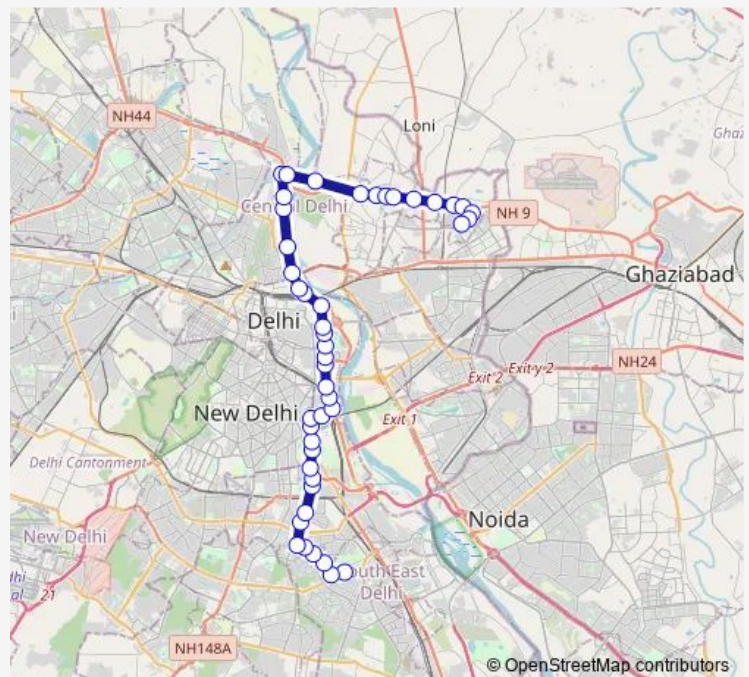

### Route schedule

Nehru Place Terminal — Nand Nagari Terminal

Monday 05:00-19:10

Tuesday 05:00-19:10

Wednesday 05:00-19:10

Thursday 05:00-19:10

Friday 05:00-19:10

Saturday 05:00-19:10

### Route info

Direction: Nehru Place Terminal

Stops: 45

Trip Duration: 2 hour 2 min

■ 244up

BusMaps

Rajghat Ring Road

Shakti Sthal