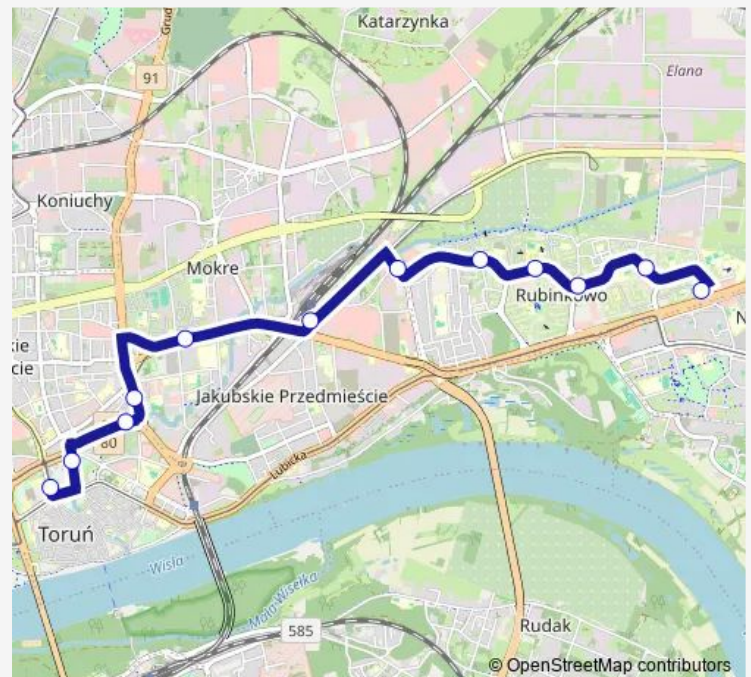

Plac Armii Krajowej

Dworzec Główny

### Route schedule

Rubinkowo P&R — Dworzec Główny

Monday 03:23

Tuesday 03:23

Wednesday 03:23

Thursday 03:23

Friday 03:23

Saturday 03:23

### Route info

Direction: Rubinkowo P&R

Stops: 14

Trip Duration: 0 hour 23 min

## Route info

Direction: Aleja Solidarności

Stops: 11

Trip Duration: 0 hour 13 min

N94 Bus time schedules and route maps are available in an offline PDF at [busmaps.com](https://busmaps.com). Use the [busmaps.com](https://busmaps.com) website to see live bus times, train schedule or subway schedule, and step-by-step directions for all public transit in Lysomice