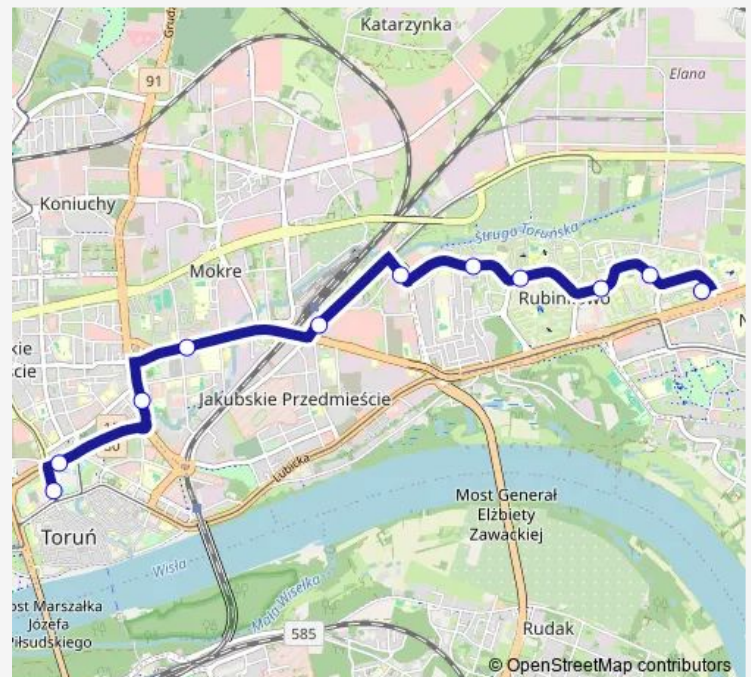

Plac Armii Krajowej

Dworzec Główny

### Route schedule

Rubinkowo P&R — Dworzec Główny

Monday 03:23

Tuesday 03:23

Wednesday 03:23

Thursday 03:23

Friday 03:23

Saturday 03:23

### Route info

Direction: Rubinkowo P&R

Stops: 14

Trip Duration: 0 hour 23 min

**Route info**

Direction: Aleja Solidarności

Stops: 11

Trip Duration: 0 hour 13 min

N94 Bus time schedules and route maps are available in an offline PDF at [busmaps.com](https://busmaps.com). Use the [busmaps.com](https://busmaps.com) website to see live bus times, train schedule or subway schedule, and step-by-step directions for all public transit in Lysomice