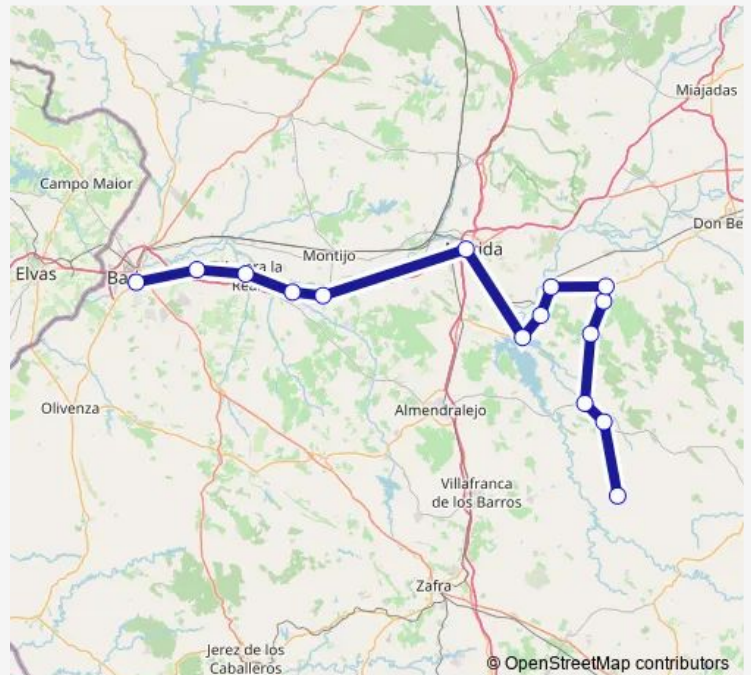

### Route schedule

Hornachos — Badajoz

Monday 07:00-09:15

Tuesday 07:00-09:15

Wednesday 07:00-09:15

Thursday 07:00-09:15

Friday 07:00-09:15

Saturday —

### Route info

Direction: Hornachos

Stops: 15

Trip Duration: 2 hour 55 min

■ 1171 — Higuera DE Llerena Badajoz

**Direction**

Badajoz — Hornachos

13 stops