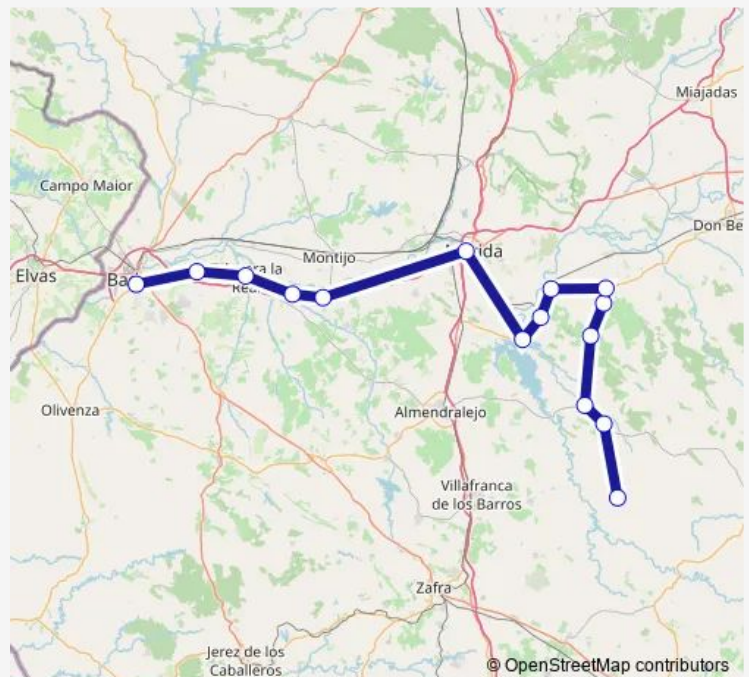

Lobon

Guadajira

Talavera LA Real

Villafranco DEL Guadiana

Badajoz

Route schedule

Hornachos — Badajoz

Monday 07:00-09:15

Tuesday 07:00-09:15

Wednesday 07:00-09:15

Thursday 07:00-09:15

Friday 07:00-09:15

Saturday —

Sunday —

Route info

Direction: Hornachos

Stops: 15

Trip Duration: 2 hour 55 min

■ 1L171 — Higuera DE Llerena Badajoz

Direction

Badajoz — Hornachos

13 stops

[Open route schedule](#)

Badajoz

Wednesday 13:15

Thursday 13:15

Friday 13:15

Saturday —

Sunday —

Route info

Direction: Badajoz

Stops: 13