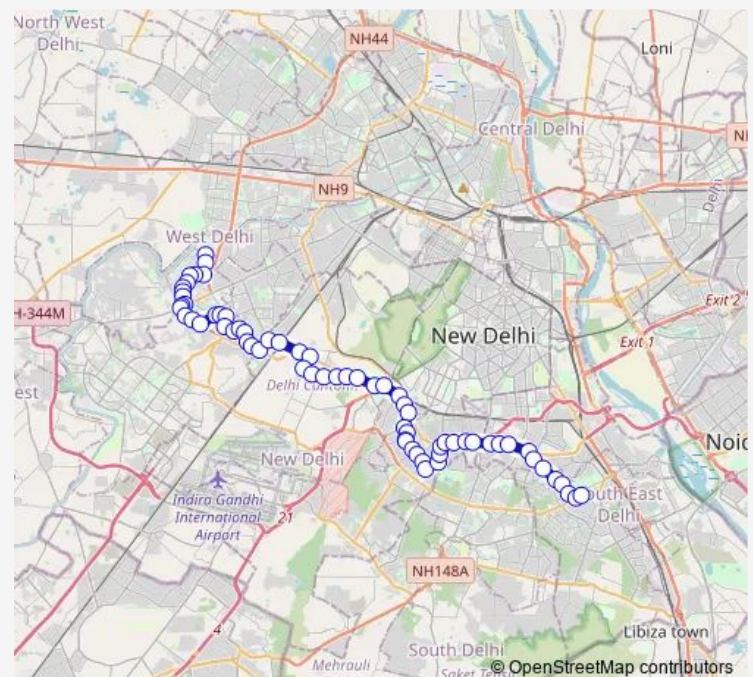

Thursday 07:21-21:29

Friday 07:21-21:29

Saturday 07:21-21:29

Sunday 07:21-21:29

Route info

Direction: H-3 Vikas Puri

Stops: 66

Trip Duration: 1 hour 55 min