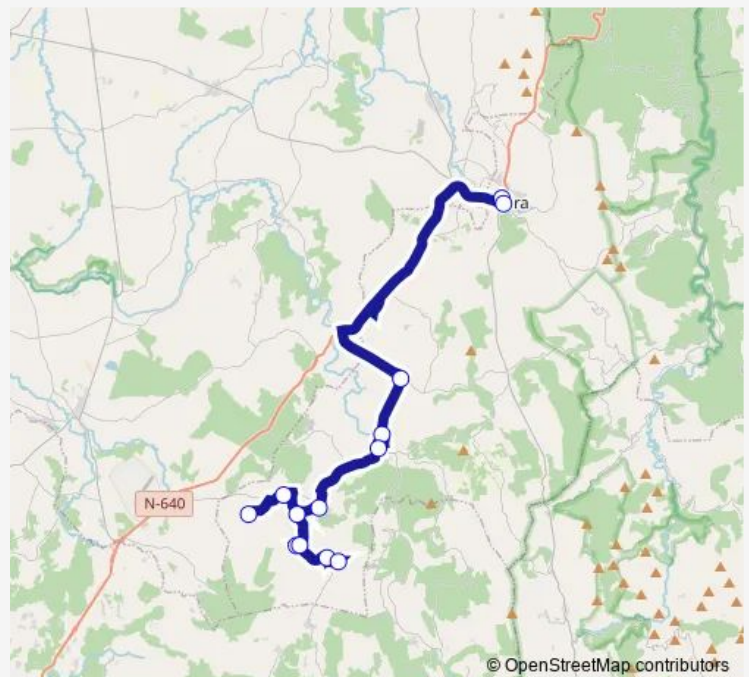

Friday 15:50

Saturday —

Sunday —

Route info

Direction: IES Pedregal DE Irimia

Stops: 13

Trip Duration: 0 hour 37 min

■ Xg638006 — IES Pedregal de Irimia-Casa Campos