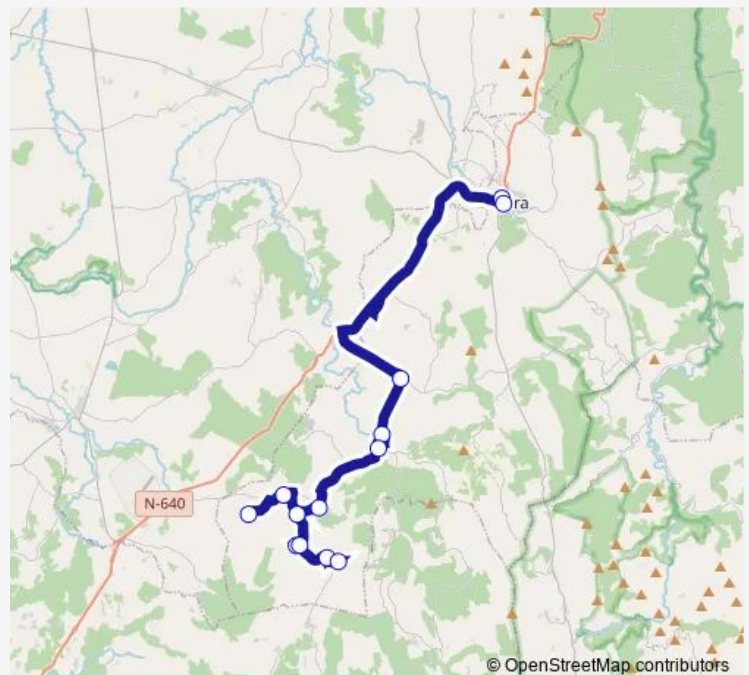

Friday 15:50

Saturday —

Sunday —

Route info

Direction: IES Pedregal DE Irimia

Stops: 13

Trip Duration: 0 hour 37 min

© OpenStreetMap contributors