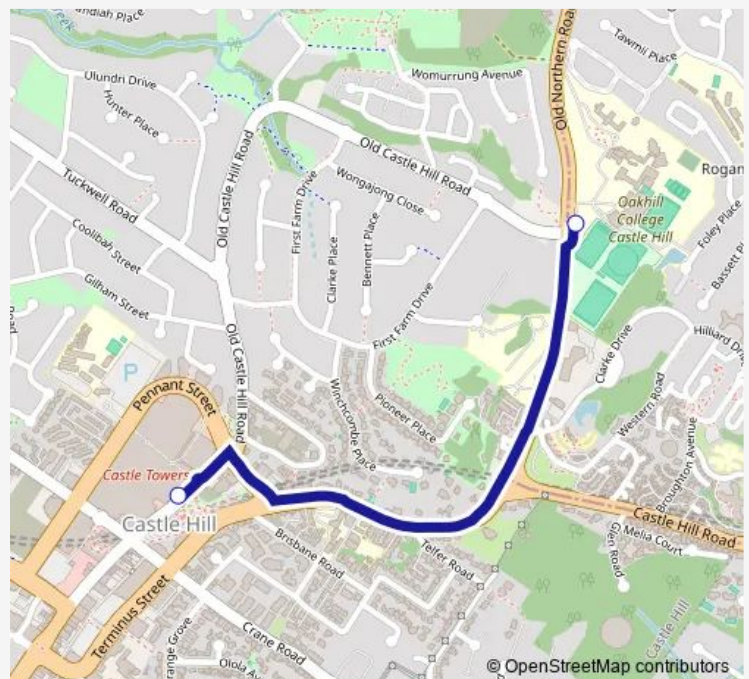

### Direction

Castle Hill Station, Old Castle Hill Rd, Stand E — Oakhill College, Old Northern Rd

2 stops

[Open route schedule](#)

Castle Hill Station, Old Castle Hill Rd, Stand E

Oakhill College, Old Northern Rd

### Route schedule

Castle Hill Station, Old Castle Hill Rd, Stand E — Oakhill College, Old Northern Rd

Monday	08:13
Tuesday	08:13
Wednesday	08:13
Thursday	08:13
Friday	08:13
Saturday	—
Sunday	—

### Route info

Direction: Castle Hill Station, Old Castle Hill Rd, Stand E

Stops: 2

Trip Duration: 0 hour 6 min

6085 School Bus time schedules and route maps are available in an offline PDF at [busmaps.com](https://busmaps.com). Use the [busmaps.com](https://busmaps.com) website to see live bus times, train schedule or subway schedule, and step-by-step directions for all public transit in Parramatta