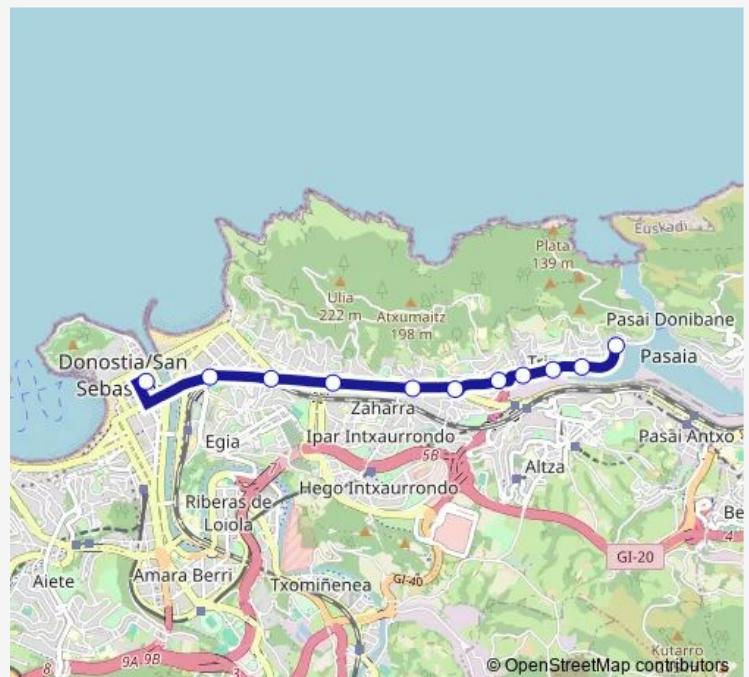

Route schedule

Okendo Kalea 16 — Esnabide Kalea 6

Monday —

Tuesday —

Wednesday —

Thursday —

Friday 23:15-23:45

Saturday 00:15-23:45

Sunday 00:15-03:45

Route info

Direction: Okendo Kalea 16

Stops: 11

Trip Duration: 0 hour 13 min

E79 — P. San Pedro>Donostia (N-I)

Direction

undefined — undefined

0 stops

[Open route schedule](#)**Route schedule**

undefined — undefined

Monday	—
Tuesday	—
Wednesday	—
Thursday	—
Friday	23:00-23:30
Saturday	00:00-23:30
Sunday	00:00-03:30

Route info

Direction:

Stops: 0

Trip Duration: — min