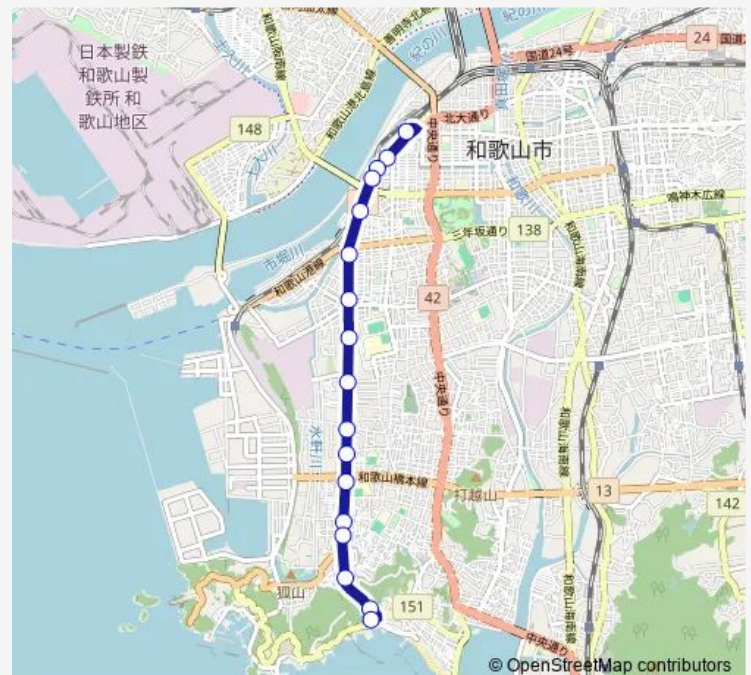

## Bus 西浜新和歌浦線 【35】

[Go to website](#)

### Route schedule

南海和歌山市駅 — 新和歌浦

Monday	07:26-21:35
Tuesday	07:26-21:35
Wednesday	07:26-21:35
Thursday	07:26-21:35
Friday	07:26-21:35
Saturday	07:45-20:30
Sunday	07:45-20:30

### Route info

Direction: 南海和歌山市駅

Stops: 17

Trip Duration: 0 hour 20 min

■ 西浜新和歌浦線 【35】

西浜新和歌浦線【35】 Bus time schedules and route maps are available in an offline PDF at [busmaps.com](https://busmaps.com). Use the [busmaps.com](https://busmaps.com) website to see live bus times, train schedule or subway schedule, and step-by-step directions for all public transit in Wakayama