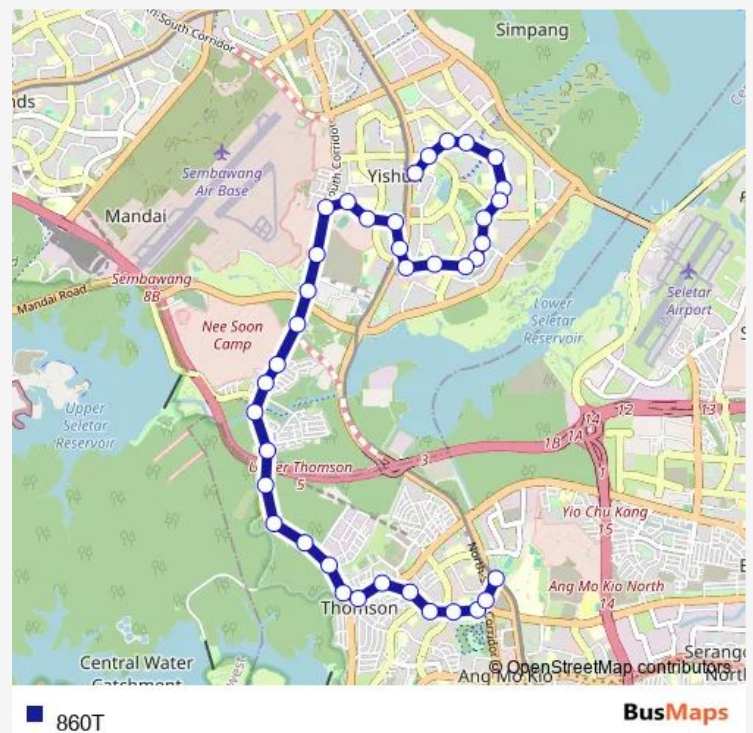

Opp Dieppe Barracks

Opp Sembawang Air Base

Opp Nee Soon HQ 22 Sib

Route schedule

Yishun Int — Yio Chu Kang Int

Monday 22:54

Tuesday 22:54

Wednesday 22:54

Thursday 22:54

Friday 22:54

Saturday 22:54

Sunday 22:54

Route info

Direction: Yishun Int

Stops: 38

Trip Duration: 0 hour 59 min