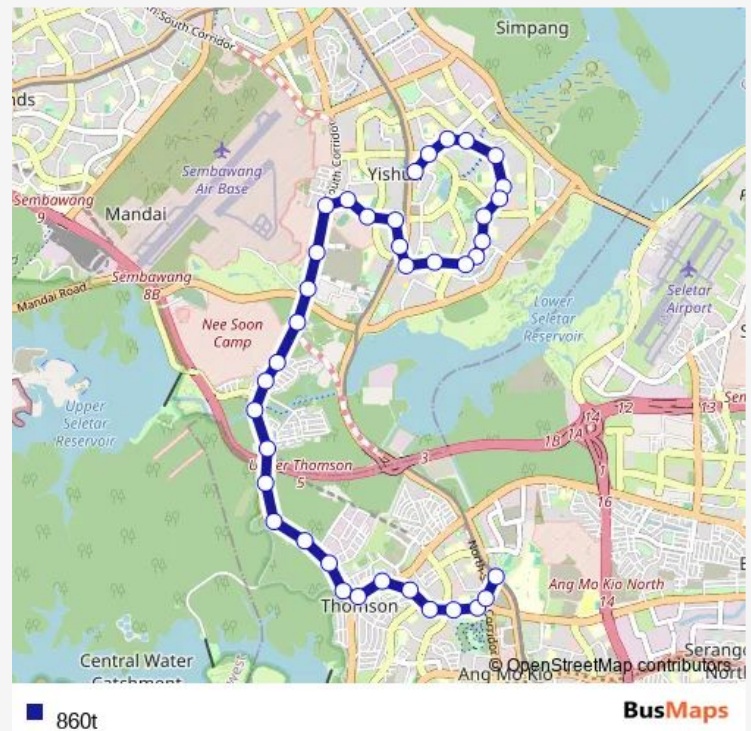

### Route schedule

Yishun Int — Yio Chu Kang Int

Monday 22:54

Tuesday 22:54

Wednesday 22:54

Thursday 22:54

Friday 22:54

Saturday 22:54

### Route info

Direction: Yishun Int

Stops: 38

Trip Duration: 0 hour 59 min

Spiritual Grace Presby Ch

Aft The Springside

Springleaf Nature Pk

Springleaf Stn Exit 2