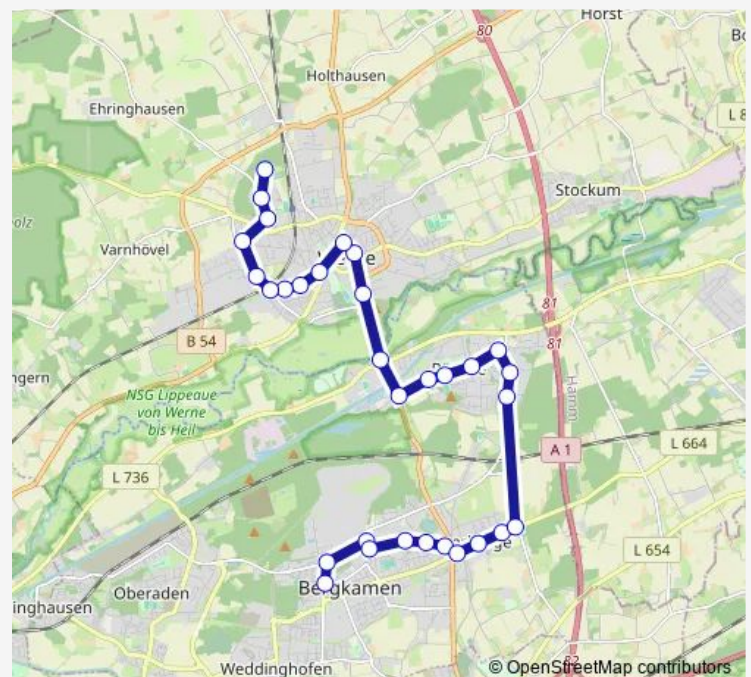

Rünthe, Lippebrücke

Werne, Zeche Werne

Werne, Markt

Route schedule

Bergkamen, Busbahnhof Bstg A — Werne, Krankenhaus

Monday 05:10-19:44

Tuesday 08:40-15:40

Wednesday —

Thursday —

Friday 05:10-19:44

Saturday 08:40-15:40

Sunday —

Route info

Direction: Bergkamen, Busbahnhof Bstg A

Stops: 31

Trip Duration: 0 hour 43 min

■ R82 — Werne - Rünthe - Overgerge - Bergkamen

Werne, Stadthaus Bstg B

Werne, Cappenberger Straße

Werne, Melchersstraße

Werne, Jahnturnhalle

Werne, Jahnstr. Bstg B

Werne, Wahrbrink

Werne, Hermann-Löns-Str.

Wednesday —

Thursday —

Friday 15:25-23:45

Saturday —

Sunday —

Route info

Direction: Werne, Amazon DTM1

Stops: 9