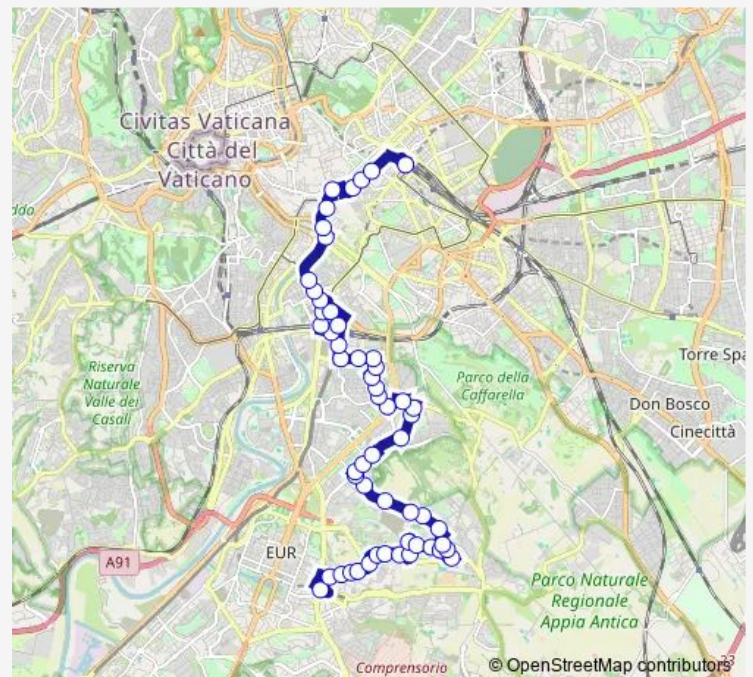

Grotta Perfetta/Moliere

Grotta Perfetta/Shaw

Grotta Perfetta/Bargellini

Route schedule

Laurentina (Mb) — Termini (MA-MB-Fs)

Monday	01:30-02:30 ⁺¹
Tuesday	01:30-02:30 ⁺¹
Wednesday	01:30-02:30 ⁺¹
Thursday	01:30-02:30 ⁺¹
Friday	01:30-02:45 ⁺¹
Saturday	01:15-02:45 ⁺¹
Sunday	01:15-02:30 ⁺¹

Route info

Direction: Laurentina (Mb)

Stops: 56

Trip Duration: 0 hour 48 min

■ n716

BusMaps

Grotta Perfetta/Ciaffi

Grotta Perfetta/P. Mirandola

Stops: 50

Trip Duration: 0 hour 51 min

Odescalchi/Tiziana

Mantegna/TOR Marancia

P.Le Caravaggio

Ambrosini/Accademia Platonica

Ambrosini/Leonori

Grotta Perfetta/P. Mirandola