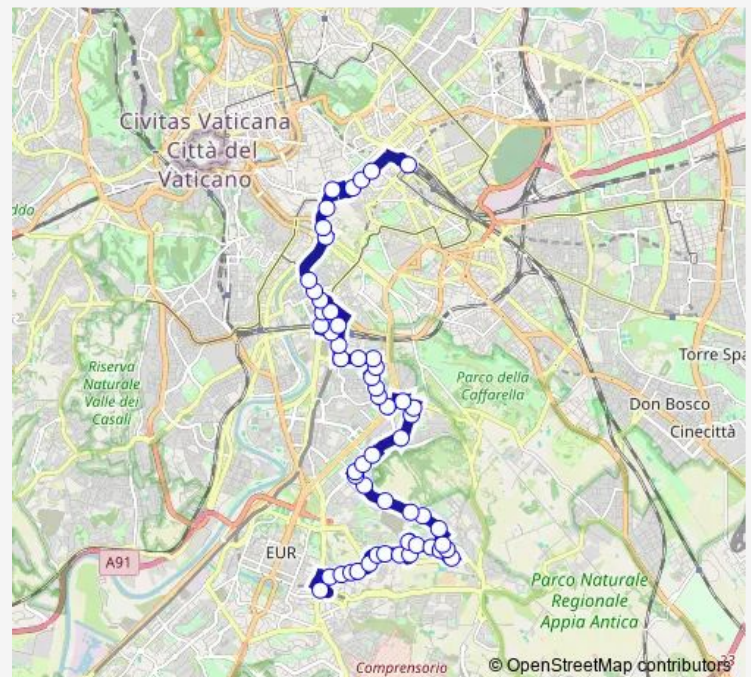

P.Za Romano B.

L.Go Sette Chiese/Circ.Ne Xi

Macinghi Strozzi

Route schedule

TERMINI — Laurentina (Mb)

Monday	01:30-02:30 ⁺¹
Tuesday	01:30-02:30 ⁺¹
Wednesday	01:30-02:30 ⁺¹
Thursday	01:30-02:30 ⁺¹
Friday	01:30-02:54 ⁺¹
Saturday	01:24-02:54 ⁺¹
Sunday	01:24-02:30 ⁺¹

Route info

Direction: TERMINI

Stops: 50

Trip Duration: 0 hour 50 min

■ n716

BusMaps

Genocchi

Colombo/Rufino

Route info

Direction: Laurentina (Mb)

Stops: 55

Trip Duration: 0 hour 52 min

P.Le Caravaggio

ODESCALCHI/AGRESTI

ODESCALCHI/TOSTI

Odescalchi/Bompiani