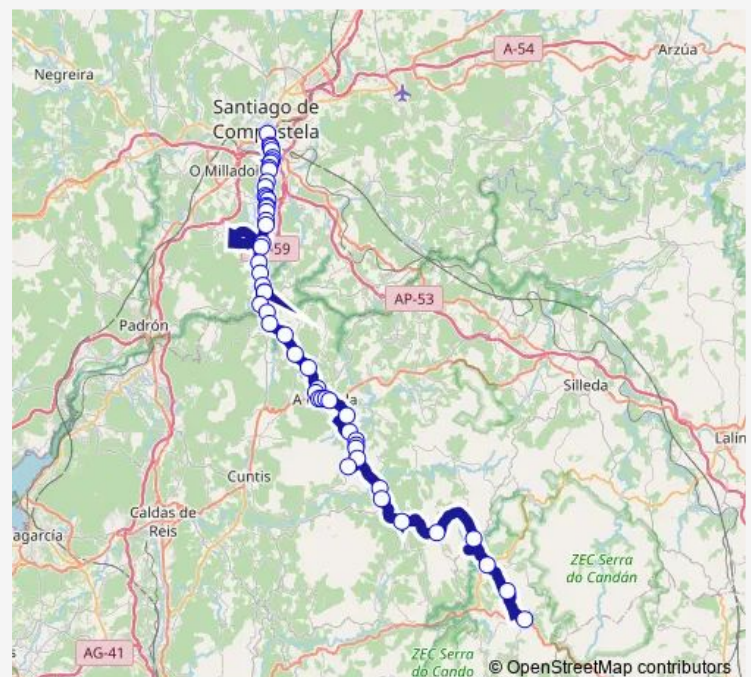

Catro Camiños

Ramallosa

Ramallosa (Piscina)

Route schedule

Santiago E.I. — Soutelo

Monday 16:30

Tuesday 16:30

Wednesday 16:30

Thursday 16:30

Friday 16:30

Saturday —

Sunday —

Route info

Direction: Santiago E.I.

Stops: 53

Trip Duration: 1 hour 15 min

Souto De Veá

O Rollo

Baloira

Toedo

Figueroa

Avda.Santiago 80 (Cafete

R/. Avda. Santiago 12-4p

Avda. Benito Vago (Mesón

Monday 06:35

Tuesday 06:35

Wednesday 06:35

Thursday 06:35

Friday 06:35

Saturday —

Sunday —

Route info