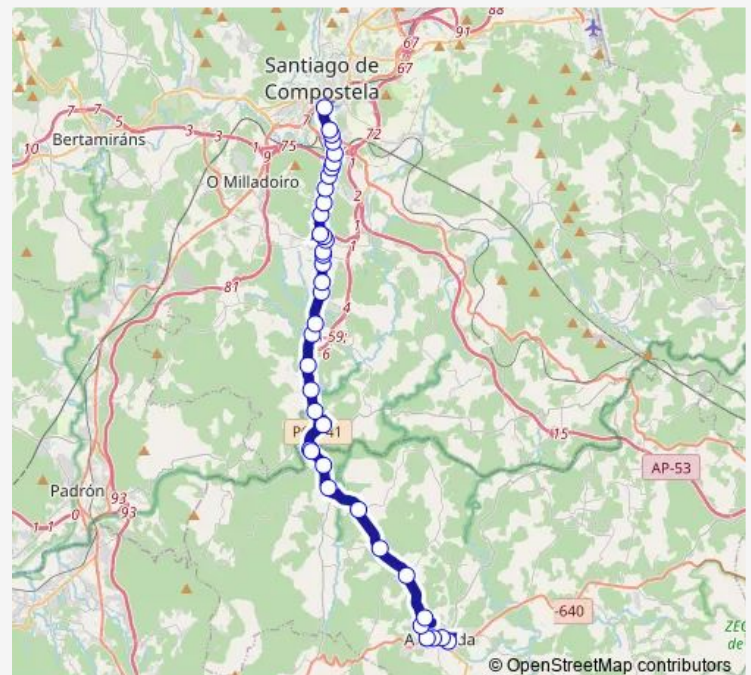

Thursday 08:10-20:53

Friday 08:10-20:53

Saturday 09:00-19:30

Sunday 09:00-19:30

Route info

Direction: A Estrada E.A.

Stops: 38

Trip Duration: 0 hour 40 min

Route info

Direction: Santiago E.I.

Stops: 38

Trip Duration: 0 hour 40 min

Barco

Couso

Fontenlo

Souto De Veá