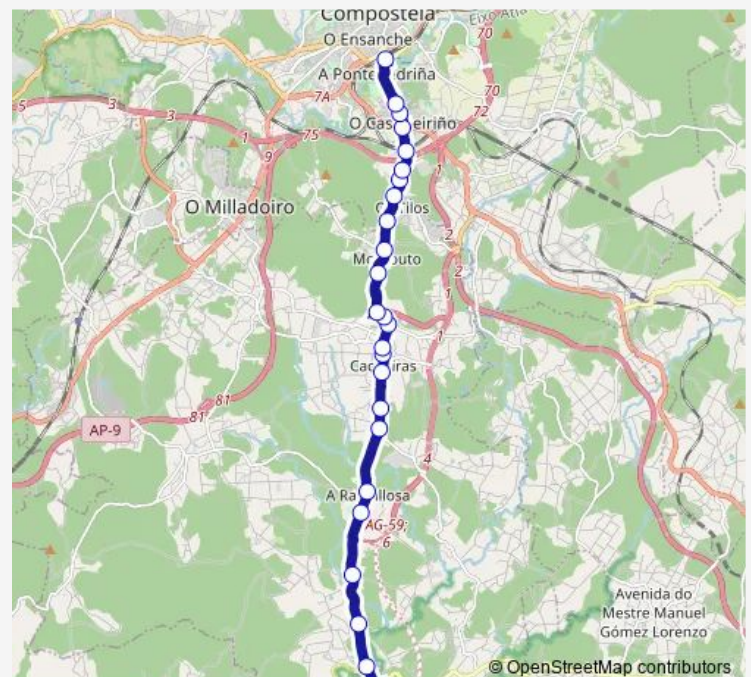

Outeiro

Outeiro- Taller Mecanico

Ponte Autopista-Peleteiro

Route schedule

Pontevea — Santiago E.I.

Monday 09:15-22:55

Tuesday 09:15-22:55

Wednesday 09:15-22:55

Thursday 09:15-22:55

Friday 09:15-22:55

Saturday —

Sunday —

Route info

Direction: Pontevea

Stops: 25

Trip Duration: 0 hour 20 min

■ XG86007 — Pontevea-Santiago E.I.

BusMaps

O Combarro

Castiñeiriño

El Corte Inglés

Santiago E.I.

Direction

Santiago E.I. — Pontevea

Thursday 22:30

Friday 22:30

Saturday —

Sunday —

Route info

Direction: Santiago E.I.

Stops: 25

Trip Duration: 0 hour 20 min