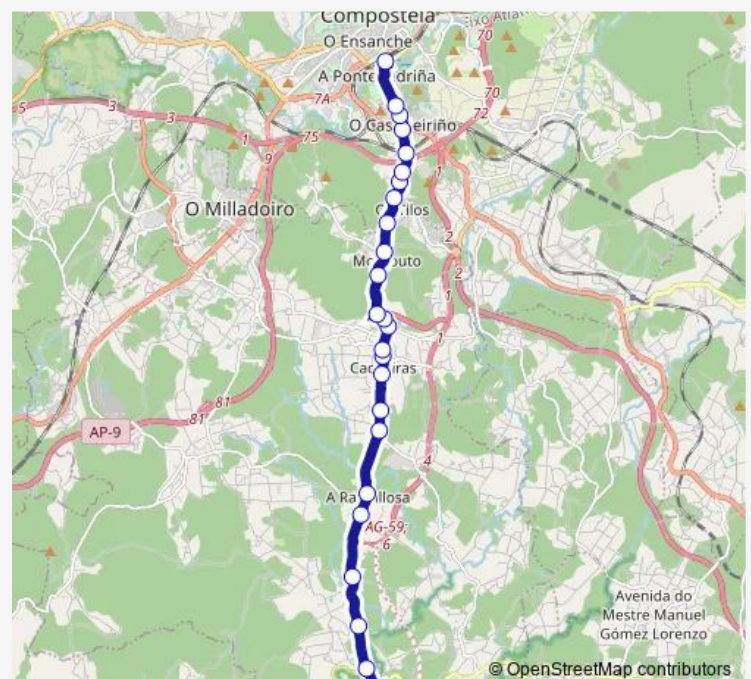

Outeiro

Outeiro- Taller Mecanico

Ponte Autopista-Peleteiro

Route schedule

Pontevea — Santiago E.I.

Monday 09:15-22:55

Tuesday 09:15-22:55

Wednesday 09:15-22:55

Thursday 09:15-22:55

Friday 09:15-22:55

Saturday —

Sunday —

Route info

Direction: Pontevea

Stops: 25

Trip Duration: 0 hour 20 min

Xg86007 — Pontevea-Santiago E.I.

BusMaps

O Combarro

Castiñeiriño

El Corte Inglés

Santiago E.I.

Direction

Santiago E.I. — Pontevea

Thursday 22:30

Friday 22:30

Saturday —

Sunday —

Route info

Direction: Santiago E.I.

Stops: 25

Trip Duration: 0 hour 20 min