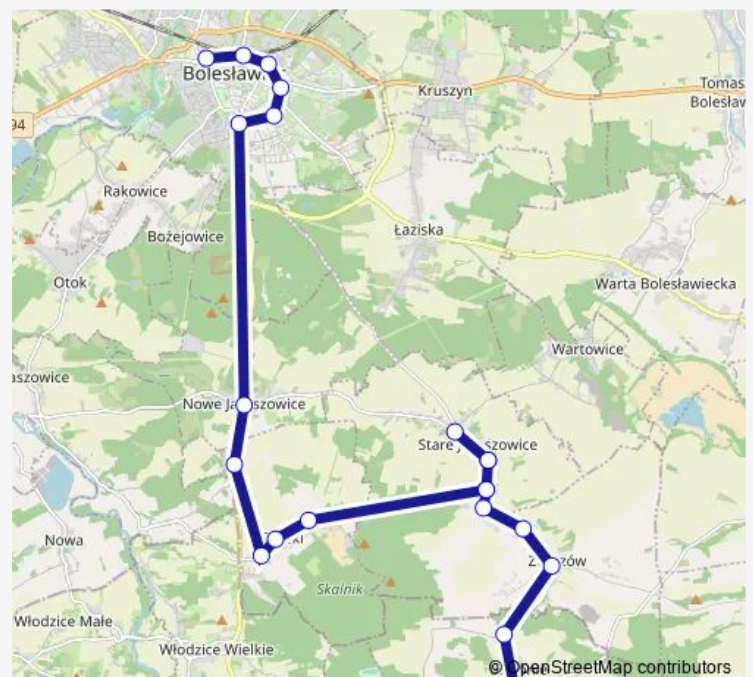

Direction

Ustronie — Boleslawiec, ul. Wesola d.a.

21 stops

[Open route schedule](#)

Ustronie

Ustronie 1

Zeliszow 3, Skrzyzowanie

Zeliszow 2, pos. 23

Boleslawiec, ul. Wesola d.a.

Route schedule

Ustronie — Boleslawiec, ul. Wesola d.a.

Monday 05:55

Tuesday 05:55

Wednesday 05:55

Thursday 05:55

Friday 05:55

Saturday —

Sunday —

Route info

Direction: Ustronie

Stops: 21

Trip Duration: 0 hour 38 min

160136

160136 Bus time schedules and route maps are available in an offline PDF at busmaps.com. Use the busmaps.com website to see live bus times, train schedule or subway schedule, and step-by-step directions for all public transit in Boleslawiec