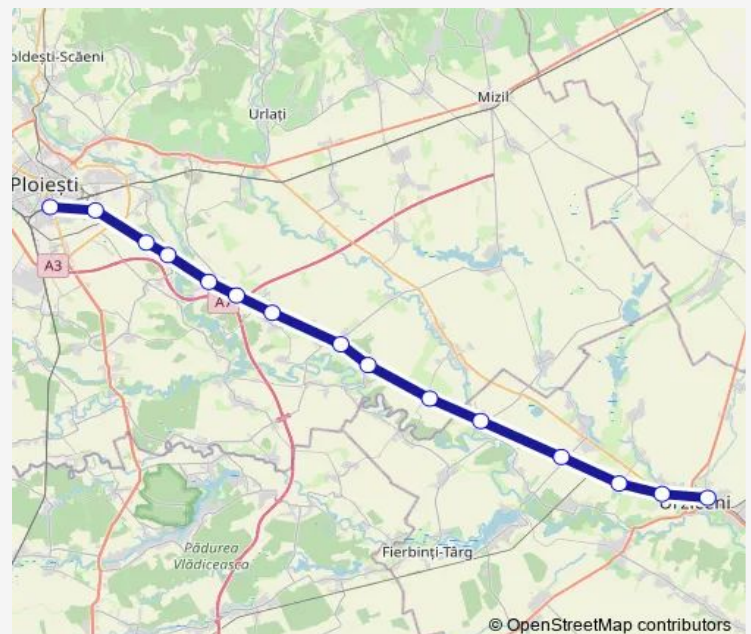

Rail R: Urziceni - Ploiești Sud R: Urziceni - Bărbulești h.
- Armășești Hm. - Ialomița Hm. - Fulga h. - Ciorani Hm.
- Hătcărău h. - Drăgănești Prahova Hm. - Cornurile h. -
Zănoaga Hm. - Trestieni h. - Râfov h. - Corlătești Hm. -
Dâmbu Hm. - Ploiești Sud

Râfov h.

Corlătești Hm.

Dâmbu Hm.

Ploiești Sud

Route schedule

Urziceni — Ploiești Sud

Monday 04:20-20:57

Tuesday 04:20-20:57

Wednesday 04:20-20:57

Thursday 04:20-20:57

Friday 04:20-20:57

Saturday 04:20-20:57

Sunday 04:20-20:57

Route info

Direction: Urziceni

Stops: 15

Trip Duration: 1 hour 29 min

R: Urziceni - Ploiești Sud Rail time schedules and route maps are available in an offline PDF at busmaps.com. Use the busmaps.com website to see live bus times, train schedule or subway schedule, and step-by-step directions for all public transit in Dumbrava