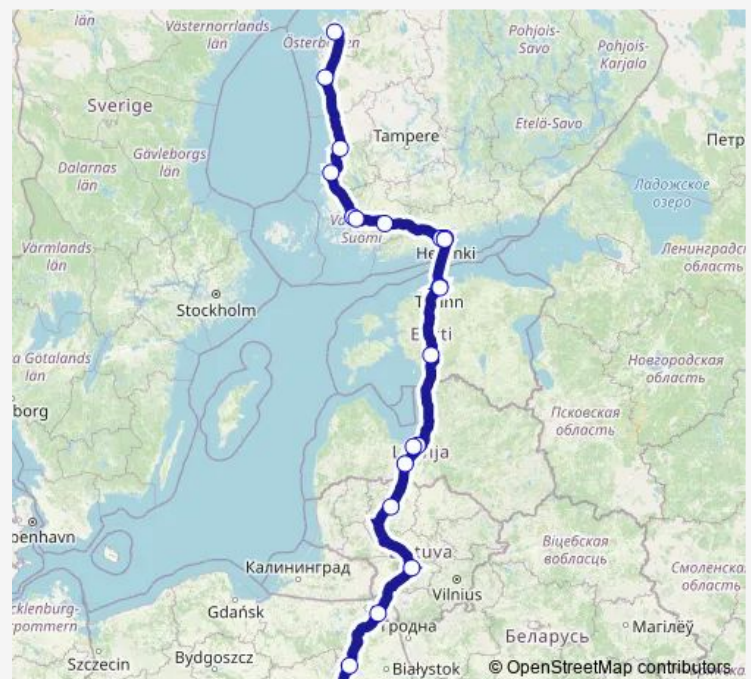

Raisio, Keskusta

Turku, Bus Station

Salo, Bus Station

Espoo, Westendinasema

Helsinki, Bus Station (Kamppi)

Helsinki, Terminal 2

Tallinn, Harbour Terminal D

Tallinn, Bus Station

Saturday 04:10-05:10

Sunday 04:10-05:10

Route info

Direction: Vaasa, Bus Station

Stops: 23

Trip Duration: 28 hour 50 min

FlixBus N1205 — Vaasa - Helsinki - Warsaw

Warsaw, Bus Station West

Warsaw, Chopin Airport

Direction

Warsaw, Chopin Airport — Vaasa, Bus Station

23 stops

[Open route schedule](#)

Warsaw, Chopin Airport

Warsaw, Bus Station West

Warsaw, Metro Marymont 14