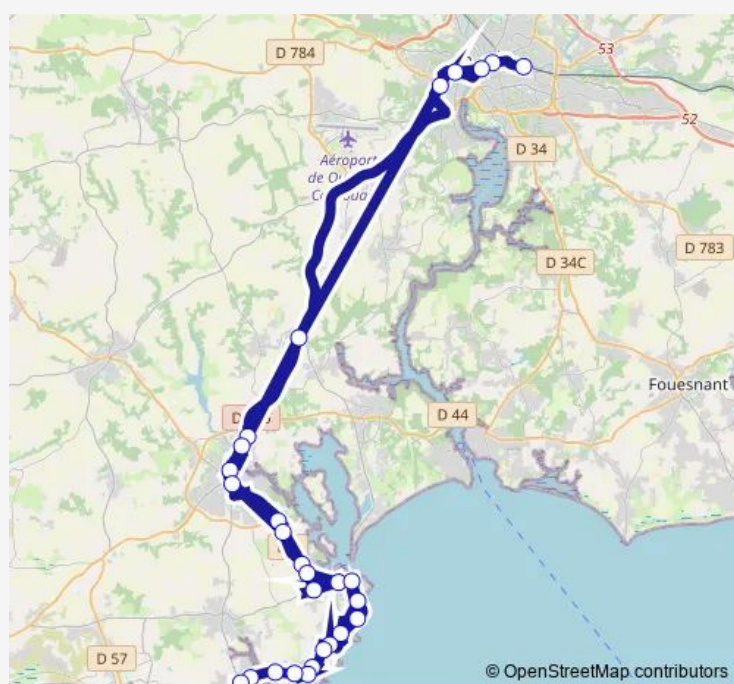

Thursday 06:25-18:00

Friday 06:25-18:00

Saturday 06:40-17:05

Sunday —

Route info

Direction: Rue Paul Langevin

Stops: 30

Trip Duration: 1 hour 10 min

957 — Lesconil - Loctudy - Pont-L'Abbé (Quimper)

Gare Routière

Bringall

Aquasud

Ti Robin

Boulevard de France

Chaptal

Palais de Justice