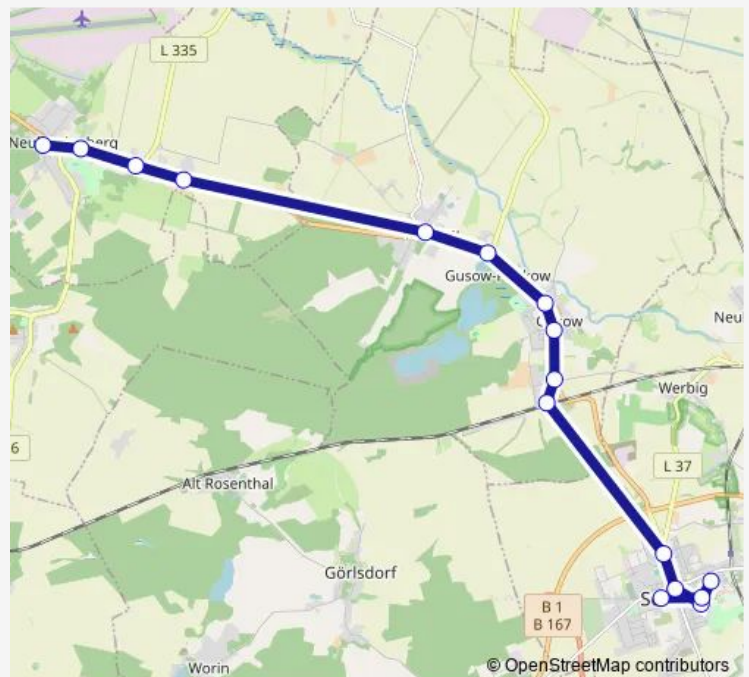

Neuhardenberg, Abzweig Letschin

Neuhardenberg, Amtsverwaltung

Platkow, Dorf

Platkow, Abzweig Letschin

Gusow, Wirtschaftshof

Gusow, Hauptstraße

Gusow, Siedlung

Seelow-Gusow, Bahnhof

Monday 07:12

Tuesday 07:12

Wednesday 07:12

Thursday 07:12

Friday 07:12

Saturday —

Sunday —

Route info

Direction: Neuhardenberg, Sportplatz

Stops: 16

Trip Duration: 0 hour 33 min

■ 957

957 Bus time schedules and route maps are available in an offline PDF at busmaps.com. Use the busmaps.com website to see live bus times, train schedule or subway schedule, and step-by-step directions for all public transit in Seelow