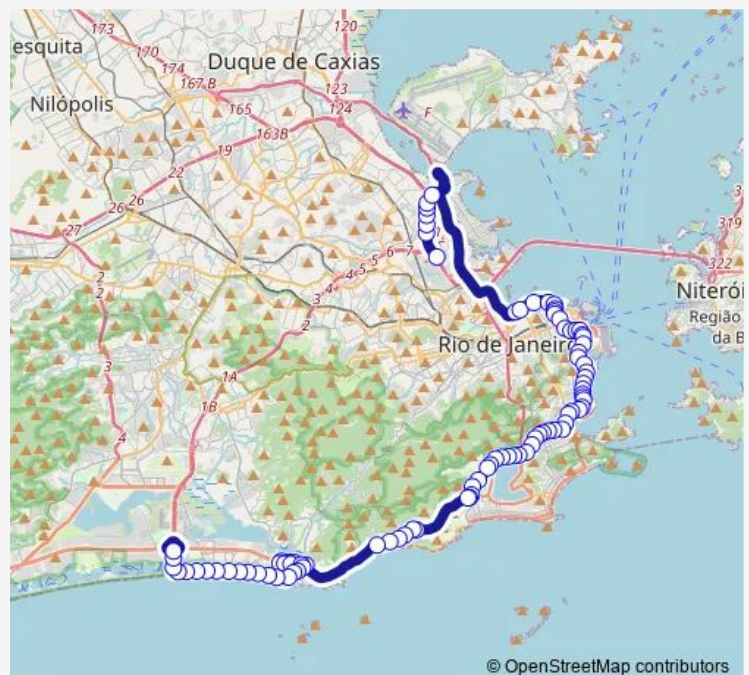

BRS 1,2,3,4,5,I: Largo da Carioca

BRS 1,2,3,4,5,I: Graça Aranha

Anfilóbio de Carvalho

Route schedule

Vila do João - Pista Lateral — Terminal Alvorada : Plataforma D20

Monday 05:30

Tuesday 05:30

Wednesday 05:30

Thursday 05:30

Friday 05:30

Saturday —

Sunday —

Route info

Direction: Vila do João - Pista Lateral

Stops: 90

Trip Duration: 2 hour 32 min

© OpenStreetMap contributors

957 — Vila do João - Terminal Alvorada

BusMaps

Ancine

Rio Branco

Joaquim Silva : Pista Lateral

Praça Edson Cortes : Pista Lateral

Praça Luiz de Camões