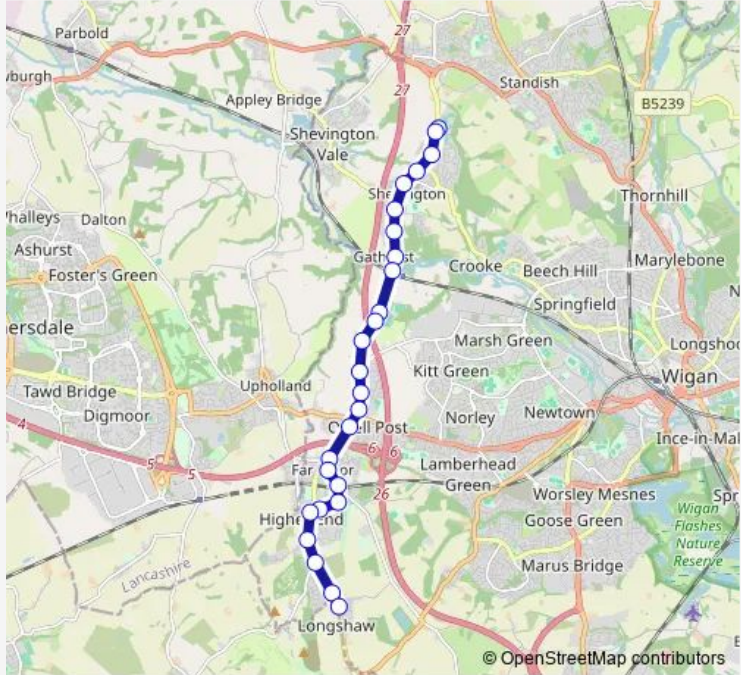

Bus 957 Shevington High School - Longshaw

[Go to website](#)

Direction
 Shevington High School — Longshaw Old Road
 26 stops
[Open route schedule](#)

- Shevington High School
- Shevington High School
- Willowbrook Drive
- Fern Close
- Plough and Harrow
- Douglas Drive
- Prince's Park
- Gathurst Hall Farm
- Gathurst Rail Station
- St John Rigby College
- Vale Royal
- Deanwood Avenue
- Cambridge Road
- Rydal Avenue
- Orrell Post
- Abbey Drive
- Holgate School
- Church Drive
- Orrell Rail Station
- Orrell Water Park
- Marl Grove

Route info
 Direction: Shevington High School
 Stops: 26
 Trip Duration: 0 hour 21 min

■ 957 — Shevington High School - Longshaw **BusMaps**

Running Horses

Smethurst Road

Crank Road

Cob Moor Road

Longshaw Old Road

Douglas Drive

Plough and Harrow

Old Lane

Willowbrook Drive

Shevington High School

Route schedule

Longshaw Old Road — Shevington High School

Monday 07:45

Tuesday 07:45

Wednesday 07:45

Thursday 07:45

Friday 07:45

Saturday —

Sunday —

Route info

Direction: Longshaw Old Road