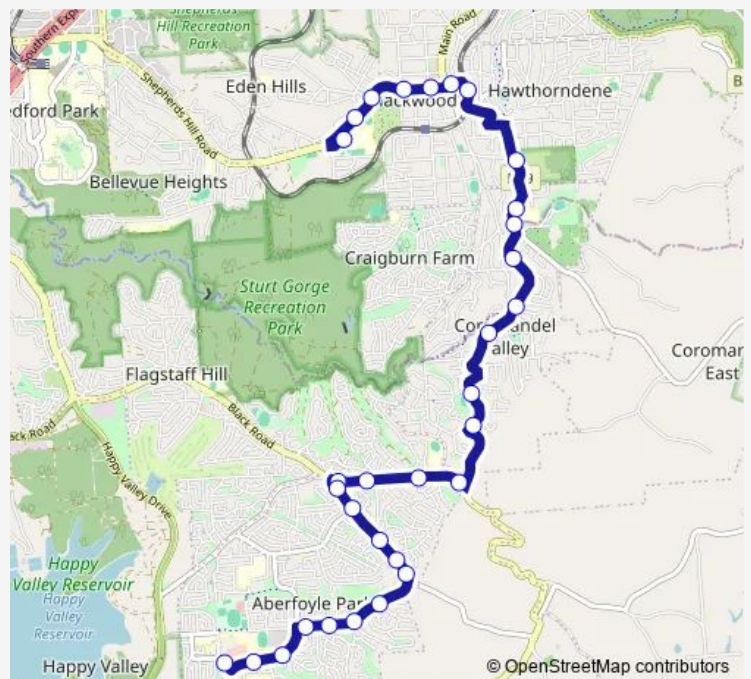

Bus 957 Blackwood High School to Aberfoyle Hub

[Go to website](#)

Direction

Stop School Blackwood High Pick Up — Zone B Aberfoyle Hub Interchange

31 stops

[Open route schedule](#)

- Stop School Blackwood High Pick Up
- Stop 30A Shepherds Hill Rd - North West side
- Stop 30B Shepherds Hill Rd - West side
- Stop 30C Shepherds Hill Rd - North side
- Stop 31 Shepherds Hill Rd - North side
- Stop 31A Station Rd - North side
- Zone B Blackwood Interchange
- Stop 34 Main Rd - East side
- Stop 35 Main Rd - East side
- Stop 36 Main Rd - East side
- Stop 37 Main Rd - North East side
- Stop 37A Main Rd - East side
- Stop 38 Main Rd - East side
- Stop 39 Main Rd - East side
- Stop 40 Main Rd - East side
- Stop 41 Black Rd - South side
- Stop 42B Black Rd - South side
- Stop 43B Black Rd - South side
- Stop 43C Black Rd - South side
- Stop 44 Oakridge Rd - North East side
- Stop 45 Oakridge Rd - North East side

Route schedule

Stop School Blackwood High Pick Up — Zone B Aberfoyle Hub Interchange

Monday	14:33
Tuesday	—
Wednesday	—
Thursday	—
Friday	—
Saturday	—
Sunday	—

Route info

Direction: Stop School Blackwood High Pick Up

Stops: 31

Trip Duration: 0 hour 32 min

957 — Blackwood High School to Aberfoyle Hub

Stop 46 Oakridge Rd - North East side

Stop 47 Oakridge Rd - North East side

Stop 48 Oakridge Rd - North East side

Stop 49 Homestead Dr - South East side

Stop 50 Homestead Dr - South East side

Stop 51 Homestead Dr - South side

Stop 52 Homestead Dr - South side

Stop 53 Hub Dr - South East side

Stop 53H Hub Dr - South side

Zone B Aberfoyle Hub Interchange

957 Bus time schedules and route maps are available in an offline PDF at busmaps.com. Use the busmaps.com website to see live bus times, train schedule or subway schedule, and step-by-step directions for all public transit in Mitcham