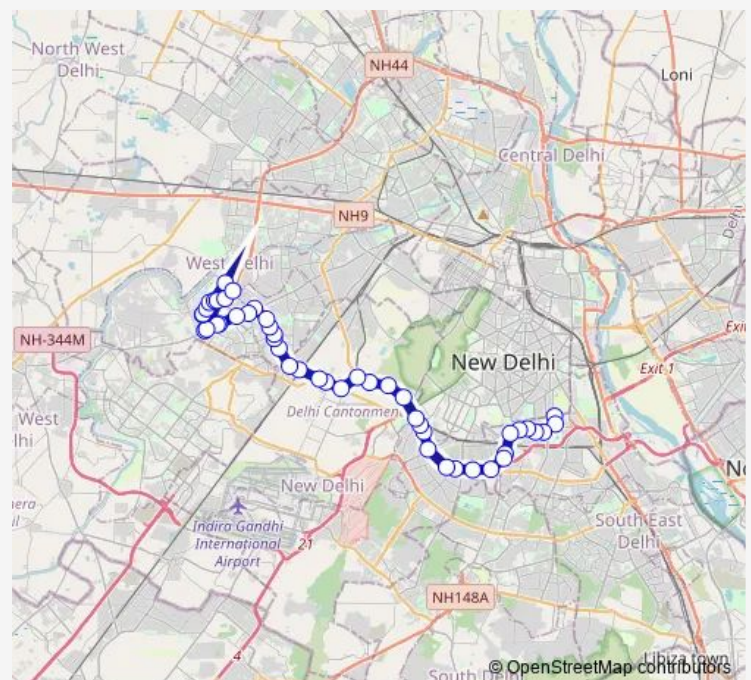

### Route schedule

Sunehari Pulla Depot / Jawahar Lal Nehru Stadium Terminal — H-3 Vikas Puri

Monday 08:00-21:05

Tuesday 08:00-21:05

Wednesday 08:00-21:05

Thursday 08:00-21:05

Friday 08:00-21:05

Saturday 08:00-21:05

### Route info

Direction: Sunehari Pulla Depot / Jawahar Lal Nehru Stadium Terminal

Stops: 47

Trip Duration: 1 hour 51 min

588aup

Brar Square

Thimiyan Park

Kirbi Place