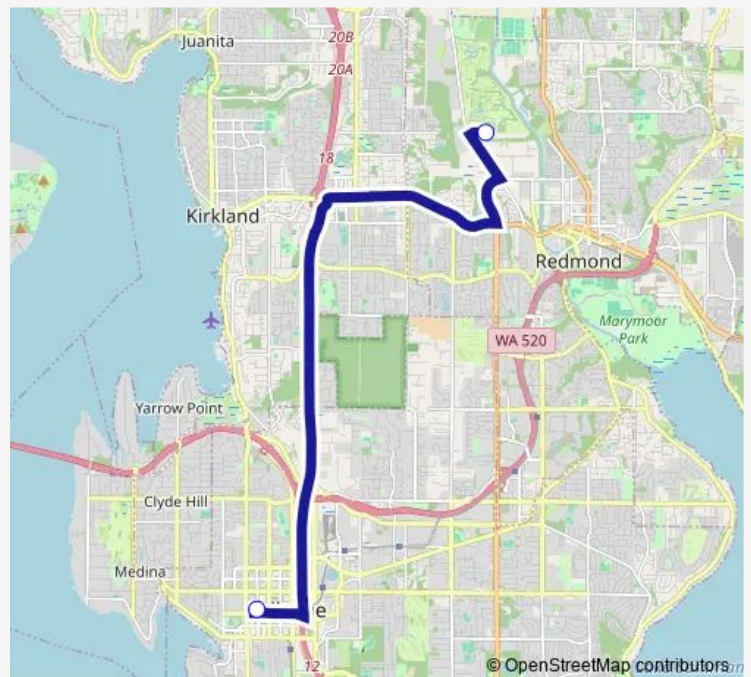

Bus (Everest) Redmond Pm

[Go to website](#)

Direction

Everest — Everest - Redmond

2 stops

[Open route schedule](#)

Everest

Everest - Redmond

Route schedule

Everest — Everest - Redmond

Monday	16:35-17:45
Tuesday	16:35-17:45
Wednesday	16:35-17:45
Thursday	16:35-17:45
Friday	16:35-17:45
Saturday	—
Sunday	—

Route info

Direction: Everest

Stops: 2

Trip Duration: 0 hour 25 min