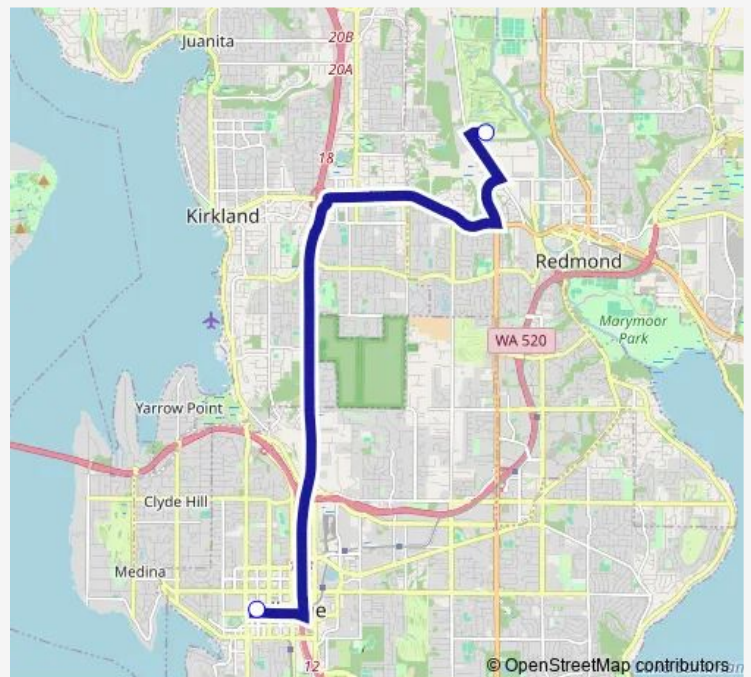

Route schedule

Everest — Everest - Redmond

Monday	16:35-17:45
Tuesday	16:35-17:45
Wednesday	16:35-17:45
Thursday	16:35-17:45
Friday	16:35-17:45
Saturday	—
Sunday	—

Route info

Direction: Everest

Stops: 2

Trip Duration: 0 hour 25 min