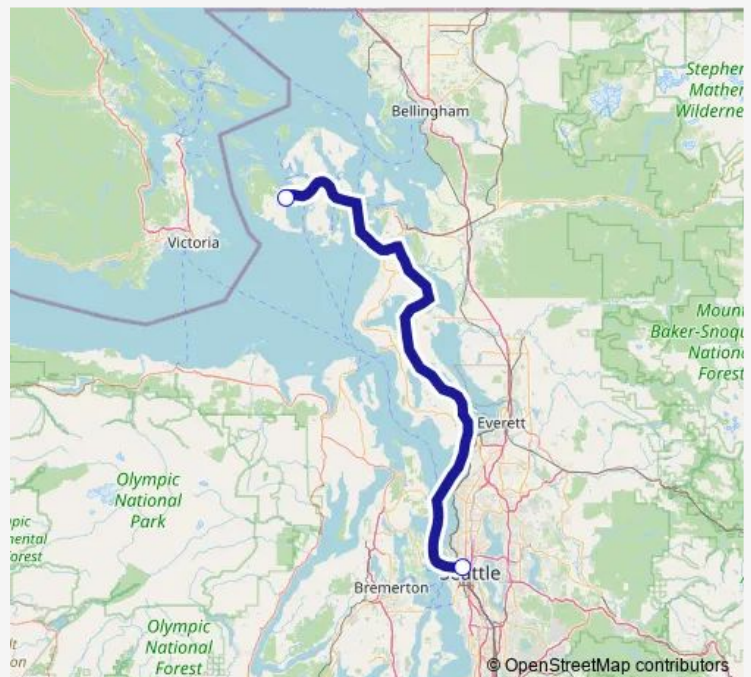

### Direction

Seattle — Friday Harbor

2 stops

[Open route schedule](#)

Seattle

Friday Harbor

### Route schedule

Seattle — Friday Harbor

Monday	08:15
Tuesday	08:15
Wednesday	08:15
Thursday	08:15
Friday	08:15
Saturday	08:15
Sunday	08:15

### Route info

Direction: Seattle

Stops: 2

Trip Duration: 3 hour 30 min

■ San Juan Clipper

**Direction**

Friday Harbor — Seattle

2 stops

[Open route schedule](#)

Friday Harbor

Seattle