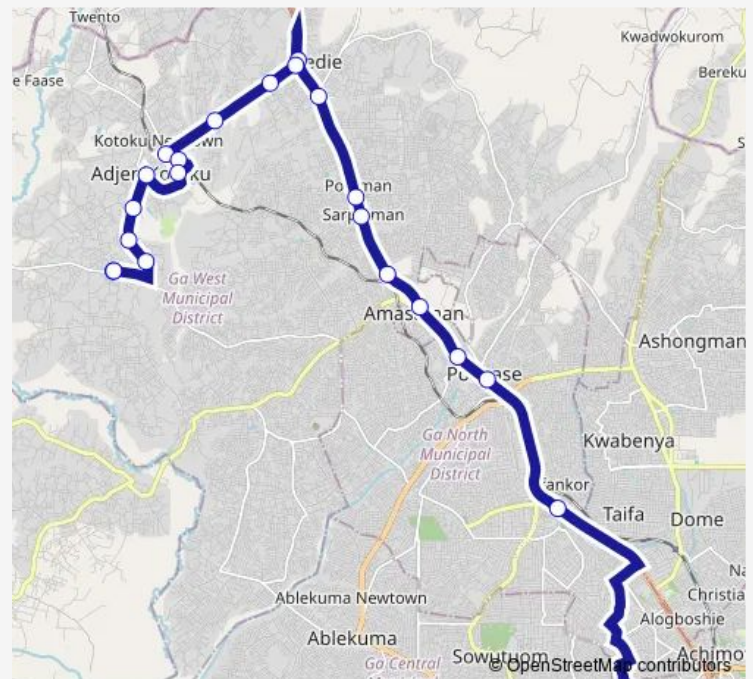

Thursday 14:18

Friday 14:18

Saturday 14:18

Sunday 14:18

Route info

Direction: Terminal Abeka lapaz

Stops: 22

Trip Duration: 1 hour 16 min

009A — Abeka lapaz to Adeiman

009A Bus time schedules and route maps are available in an offline PDF at busmaps.com. Use the busmaps.com website to see live bus times, train schedule or subway schedule, and step-by-step directions for all public transit in Accra