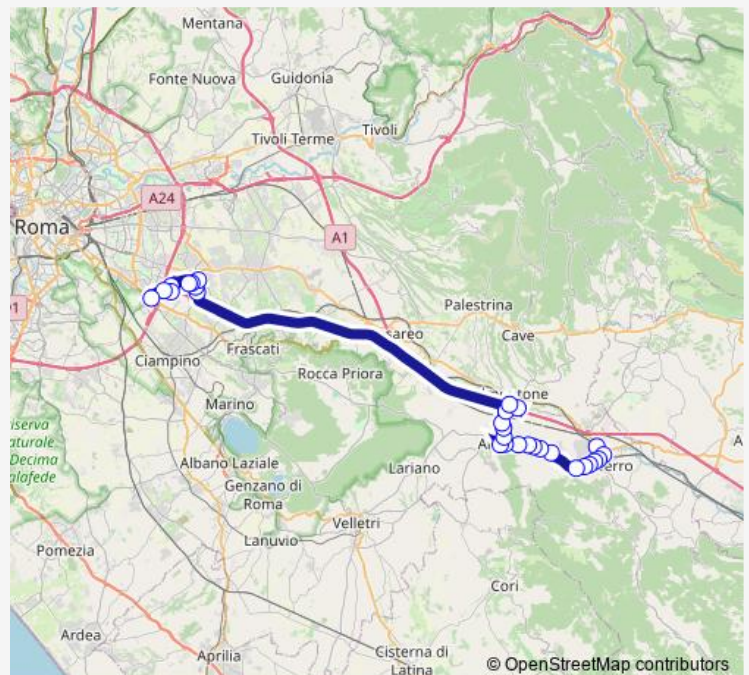

Valmontone | Casello # f13695

Roma | Via Passolombardo Via Carpenè # f15080

**Route schedule**

Colleferro | Stazione FS # f4930 — Roma | Anagnina (Metro A) # f3583

Monday 07:25

Tuesday 07:25

Wednesday 07:25

Thursday 07:25

Friday 07:25

Saturday —

Sunday —

**Route info**

Direction: Colleferro | Stazione FS # f4930

Stops: 29

Trip Duration: 1 hour 20 min

Roma | Univ. Tor Vergata (Facoltà di Scienze) # f15082

Roma | Via Carnevale Via Alimena # f15084

Roma | Via Alimena Via Raimondo # f15086

Roma | Anagnina (Metro A) # f3583

Cf235a Bus time schedules and route maps are available in an offline PDF at [busmaps.com](https://busmaps.com). Use the [busmaps.com](https://busmaps.com) website to see live bus times, train schedule or subway schedule, and step-by-step directions for all public transit in Artena