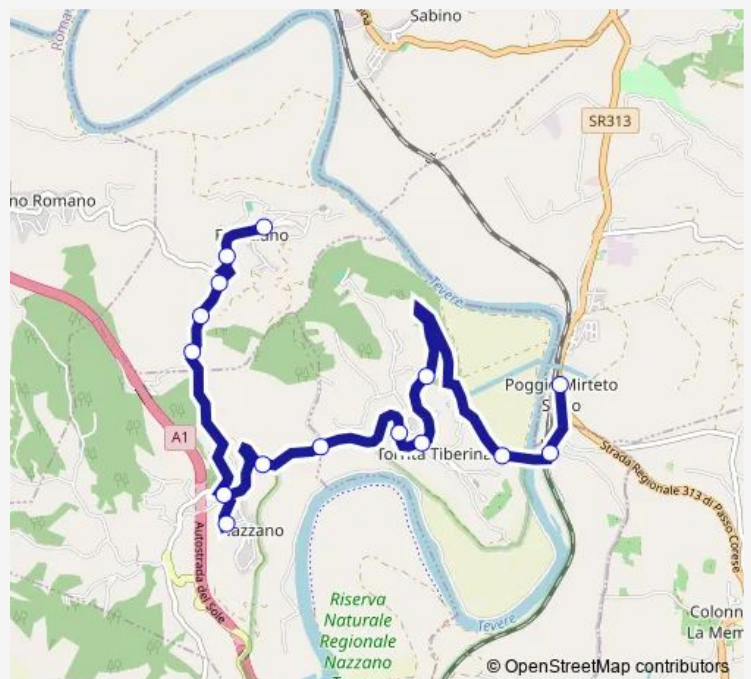

Filacciano | Via Romana, 20 # f10681

Filacciano | Via Nazzano Via Romana # f10612

Filacciano | Via Nazzano Str. Valle # f10613

Filacciano | Saltacpra # f10614

Nazzano | Via Tiberina Via Saltacpra # f10590

Torrita | Contrada Ponticello # f10597

Poggio Mirteto | Stazione FS # f10226

Route schedule

Filacciano | Via Leonardi # f10680 — Poggio Mirteto | Stazione FS # f10226

Monday	—
Tuesday	—
Wednesday	—
Thursday	—
Friday	—
Saturday	06:20
Sunday	—

Route info

Direction: Filacciano | Via Leonardi # f10680

Stops: 15

Trip Duration: 0 hour 20 min

Filacciano - Poggio Mirteto Scalo # Pm55a

Bus time schedules and route maps are available in an offline PDF at busmaps.com. Use the busmaps.com website to see live bus times, train schedule or subway schedule, and step-by-step directions for all public transit in Torrita Tiberina