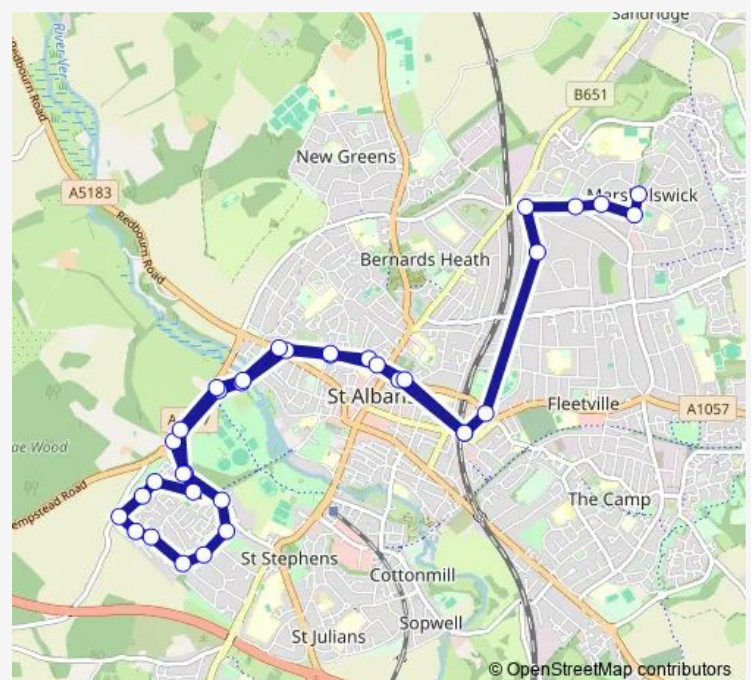

Mortimer Crescent

King Harry Lane

St Michael's Church

Route schedule

St Albans City Railway Station — Skys Wood Road Terminus

Monday 07:20

Tuesday 07:20

Wednesday 07:20

Thursday 07:20

Friday 07:20

Saturday —

Sunday —

Route info

Direction: St Albans City Railway Station

Stops: 33

Trip Duration: 0 hour 57 min

■ S7 — Marshalswick - Marshalswick (Circ)

Prae Close

Verulam Road

Cannon Street

Catherine Street

Alban City School

St Albans City Railway Station

The Crown PH

Charmouth Court

Gurney Court Road

Marshalswick Lane

Sandringham School

Skys Wood Road Terminus

Direction

Skys Wood Road Terminus — St Albans City Railway Station

35 stops