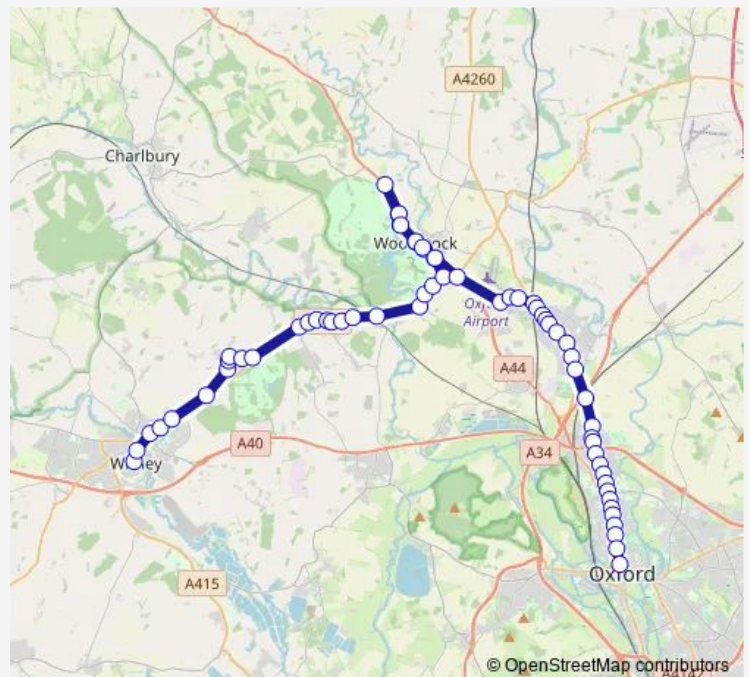

Bus S7 Oxford - Witney

[Go to website](#)

Direction

Magdalen Street — Market Square

65 stops

[Open route schedule](#)

Magdalen Street

Keble Road

Bevington Road

Park Town

St Margarets Road east

Linton Road

Lathbury Road east

Summertown Shops

South Parade east

Hamilton Road

Squitchey Lane east

Upland Park Road

Harefields

Five Mile Drive

Jordan Hill

Oxford Parkway Railway Station

Garden City

Fairfax Road

Gosford Hill

Churchill Road

Exeter Hall

Route schedule

Magdalen Street — Market Square

Monday 06:00-19:15

Tuesday 06:00-19:15

Wednesday 06:00-19:15

Thursday 06:00-19:15

Friday 06:00-19:15

Saturday 06:30-19:05

Sunday 08:57-17:20

Route info

Direction: Magdalen Street

Stops: 65

Trip Duration: 1 hour 10 min

■ S7 — Oxford - Witney

BusMaps