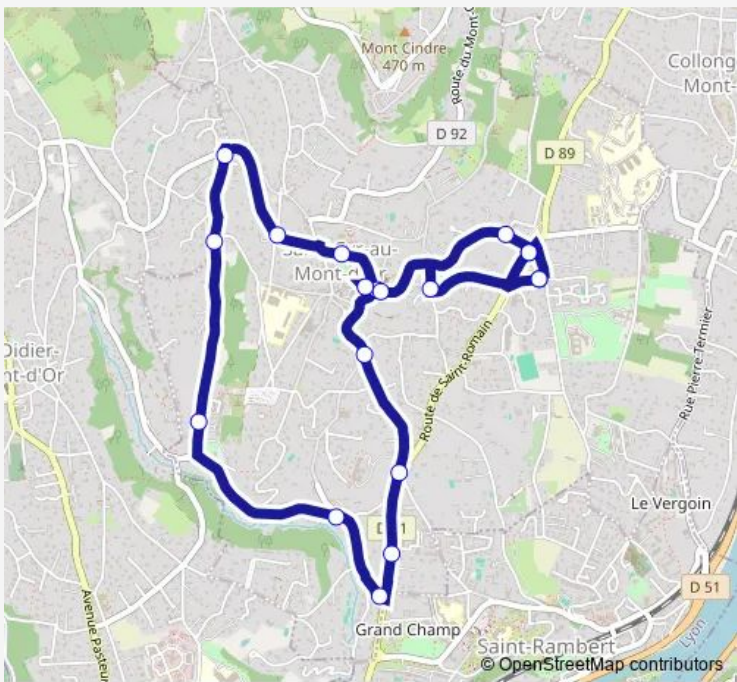

Bus S7 Saint Cyr -> La Chaux Ecole de Champlong

[Go to website](#)

Direction
 La Chaux Ecole Champlong — La Chaux Ecole Champlong
 19 stops
[Open route schedule](#)

- La Chaux Ecole Champlong
- La Baticolière
- Vallière
- St Cyr Eglise
- Mairie St Cyr
- Ferroux
- Rocade des Monts d'Or
- Côte de Vaux
- L'Indiennerie
- Louisa Siefert
- Fayolle
- Hameau des Cèdres
- Les Ormes
- Les Greffières
- St Cyr
- St Cyr Eglise
- Serpoly Nervieux
- La Baticolière
- La Chaux Ecole Champlong

Route info
 Direction: La Chaux Ecole Champlong
 Stops: 19
 Trip Duration: 0 hour 18 min

S7 Bus time schedules and route maps are available in an offline PDF at busmaps.com. Use the busmaps.com website to see live bus times, train schedule or subway schedule, and step-by-step directions for all public transit in Lyon