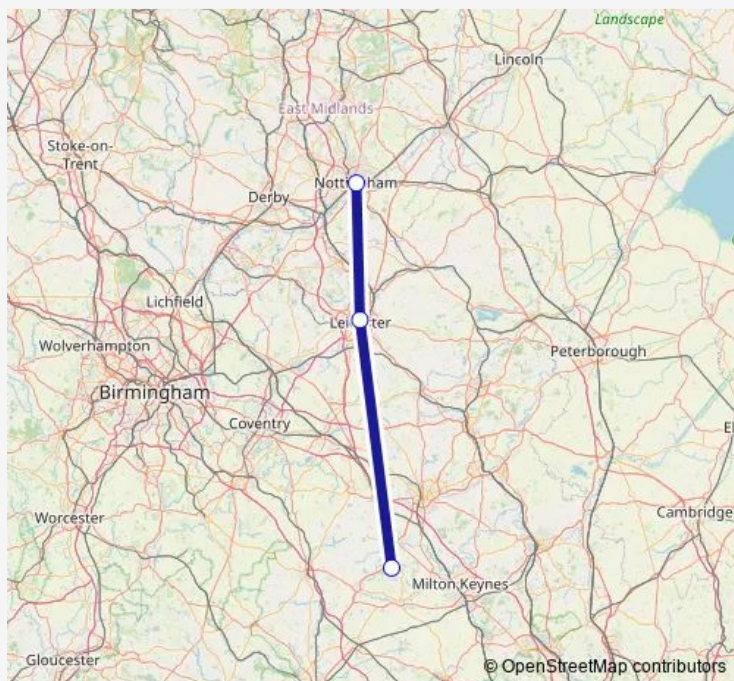

### Direction

Silverstone Race Circuit — Broad Marsh Bus Station, Bay 10

3 stops

[Open route schedule](#)

Silverstone Race Circuit

St Margaret's Bus Station, Stand Sy

Broad Marsh Bus Station, Bay 10

### Route schedule

Silverstone Race Circuit — Broad Marsh Bus Station, Bay 10

Monday —

Tuesday —

Wednesday —

Thursday —

Friday —

Saturday —

### Route info

Direction: Silverstone Race Circuit

Stops: 3

Trip Duration: 2 hour 10 min

### Direction

Broad Marsh Bus Station,Bay 10 — Silverstone Race Circuit

3 stops

[Open route schedule](#)

Broad Marsh Bus Station,Bay 10

St Margaret's Bus Station,Stand Sy

Silverstone Race Circuit