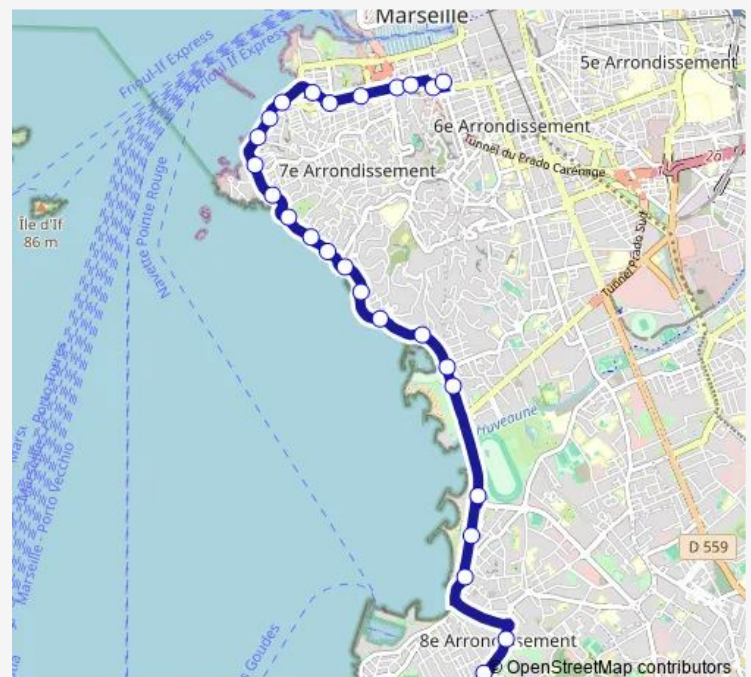

Plage de l'Huveaune

### Route schedule

Place de la Corderie — Lycée Marseilleveyre

Monday 07:00-08:10

Tuesday 07:00-08:10

Wednesday 07:00-08:10

Thursday 07:00-08:10

Friday 07:00-08:10

Saturday —

### Route info

Direction: Place de la Corderie

Stops: 26

Trip Duration: 0 hour 40 min

S7 — Place de la Corderie - Lycée Marseilleveyre

Escale Borély

Bowl du Prado

Vieille Chapelle