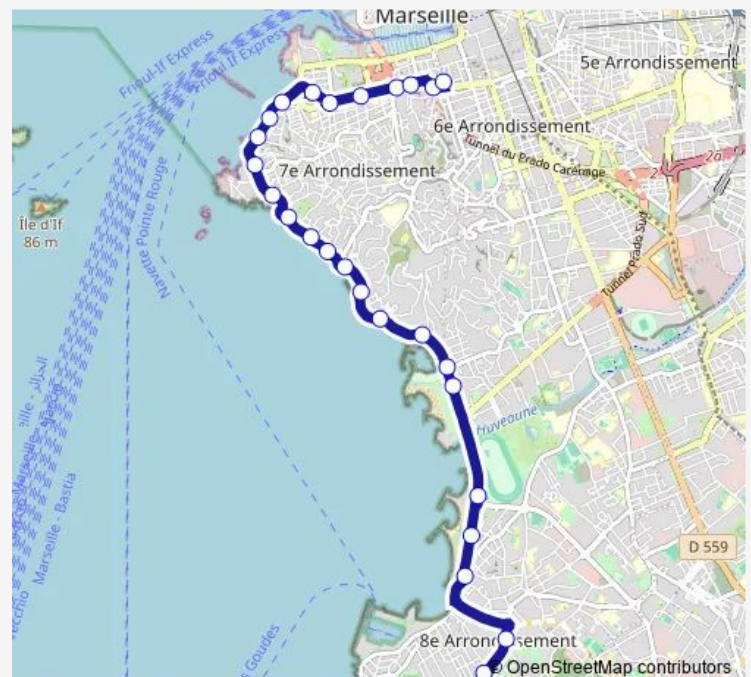

Plage de l'Huveaune

### Route schedule

Place de la Corderie — Lycée Marseilleveyre

Monday 07:00-08:10

Tuesday 07:00-08:10

Wednesday 07:00-08:10

Thursday 07:00-08:10

Friday 07:00-08:10

Saturday —

### Route info

Direction: Place de la Corderie

Stops: 26

Trip Duration: 0 hour 35 min

S7 — Place de la Corderie - Lycée Marseilleveyre

Escale Borély

Bowl du Prado

Vieille Chapelle