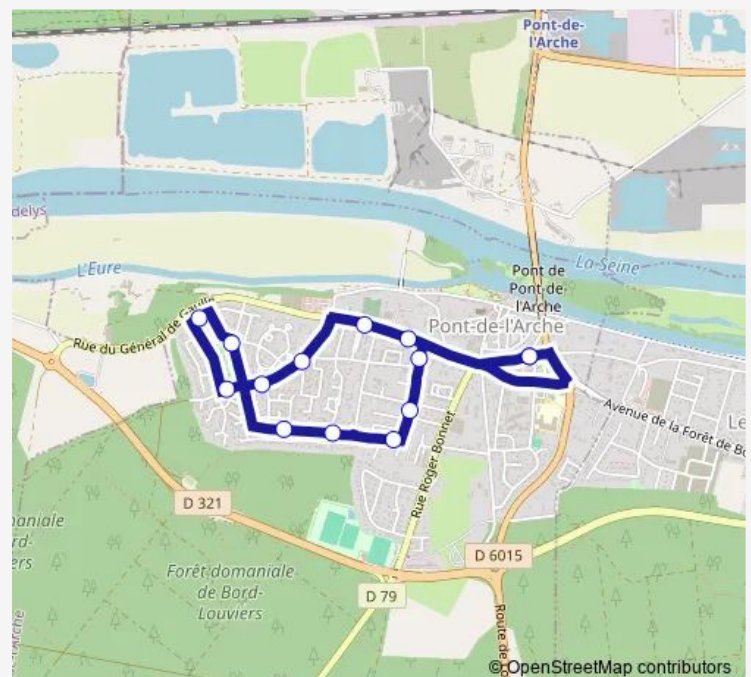

Wednesday —

Thursday 08:05-16:45

Friday 08:05-16:45

Saturday —

Sunday —

Route info

Direction: Mairie Pont-de-l'Arche

Stops: 14

Trip Duration: 0 hour 19 min

S7 — Pont-de-l'Arche

S7 Bus time schedules and route maps are available in an offline PDF at busmaps.com. Use the busmaps.com website to see live bus times, train schedule or subway schedule, and step-by-step directions for all public transit in Rouen