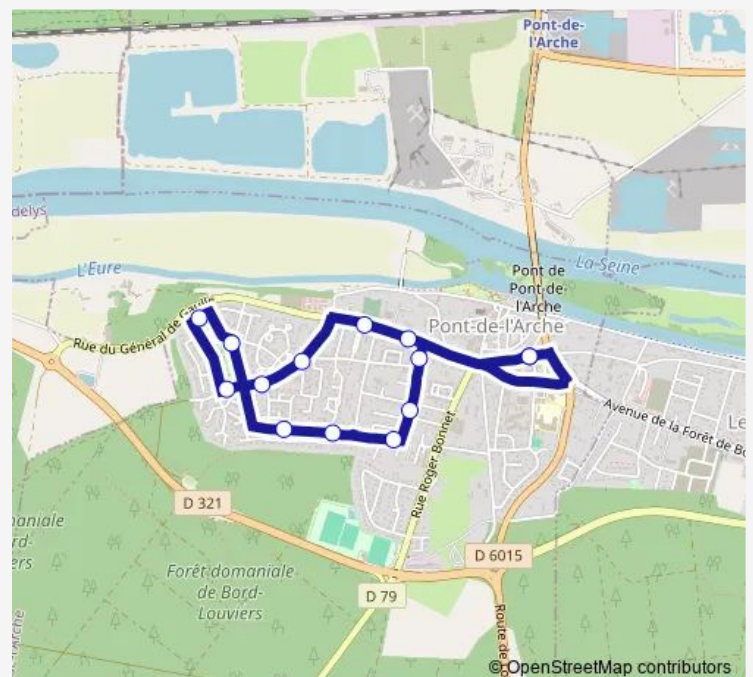

Wednesday —

Thursday 08:05-16:45

Friday 08:05-16:45

Saturday —

Sunday —

Route info

Direction: Mairie Pont-de-l'Arche

Stops: 14

Trip Duration: 0 hour 19 min

S7 — Pont-de-l'Arche

BusMaps

S7 Bus time schedules and route maps are available in an offline PDF at busmaps.com. Use the busmaps.com website to see live bus times, train schedule or subway schedule, and step-by-step directions for all public transit in Rouen